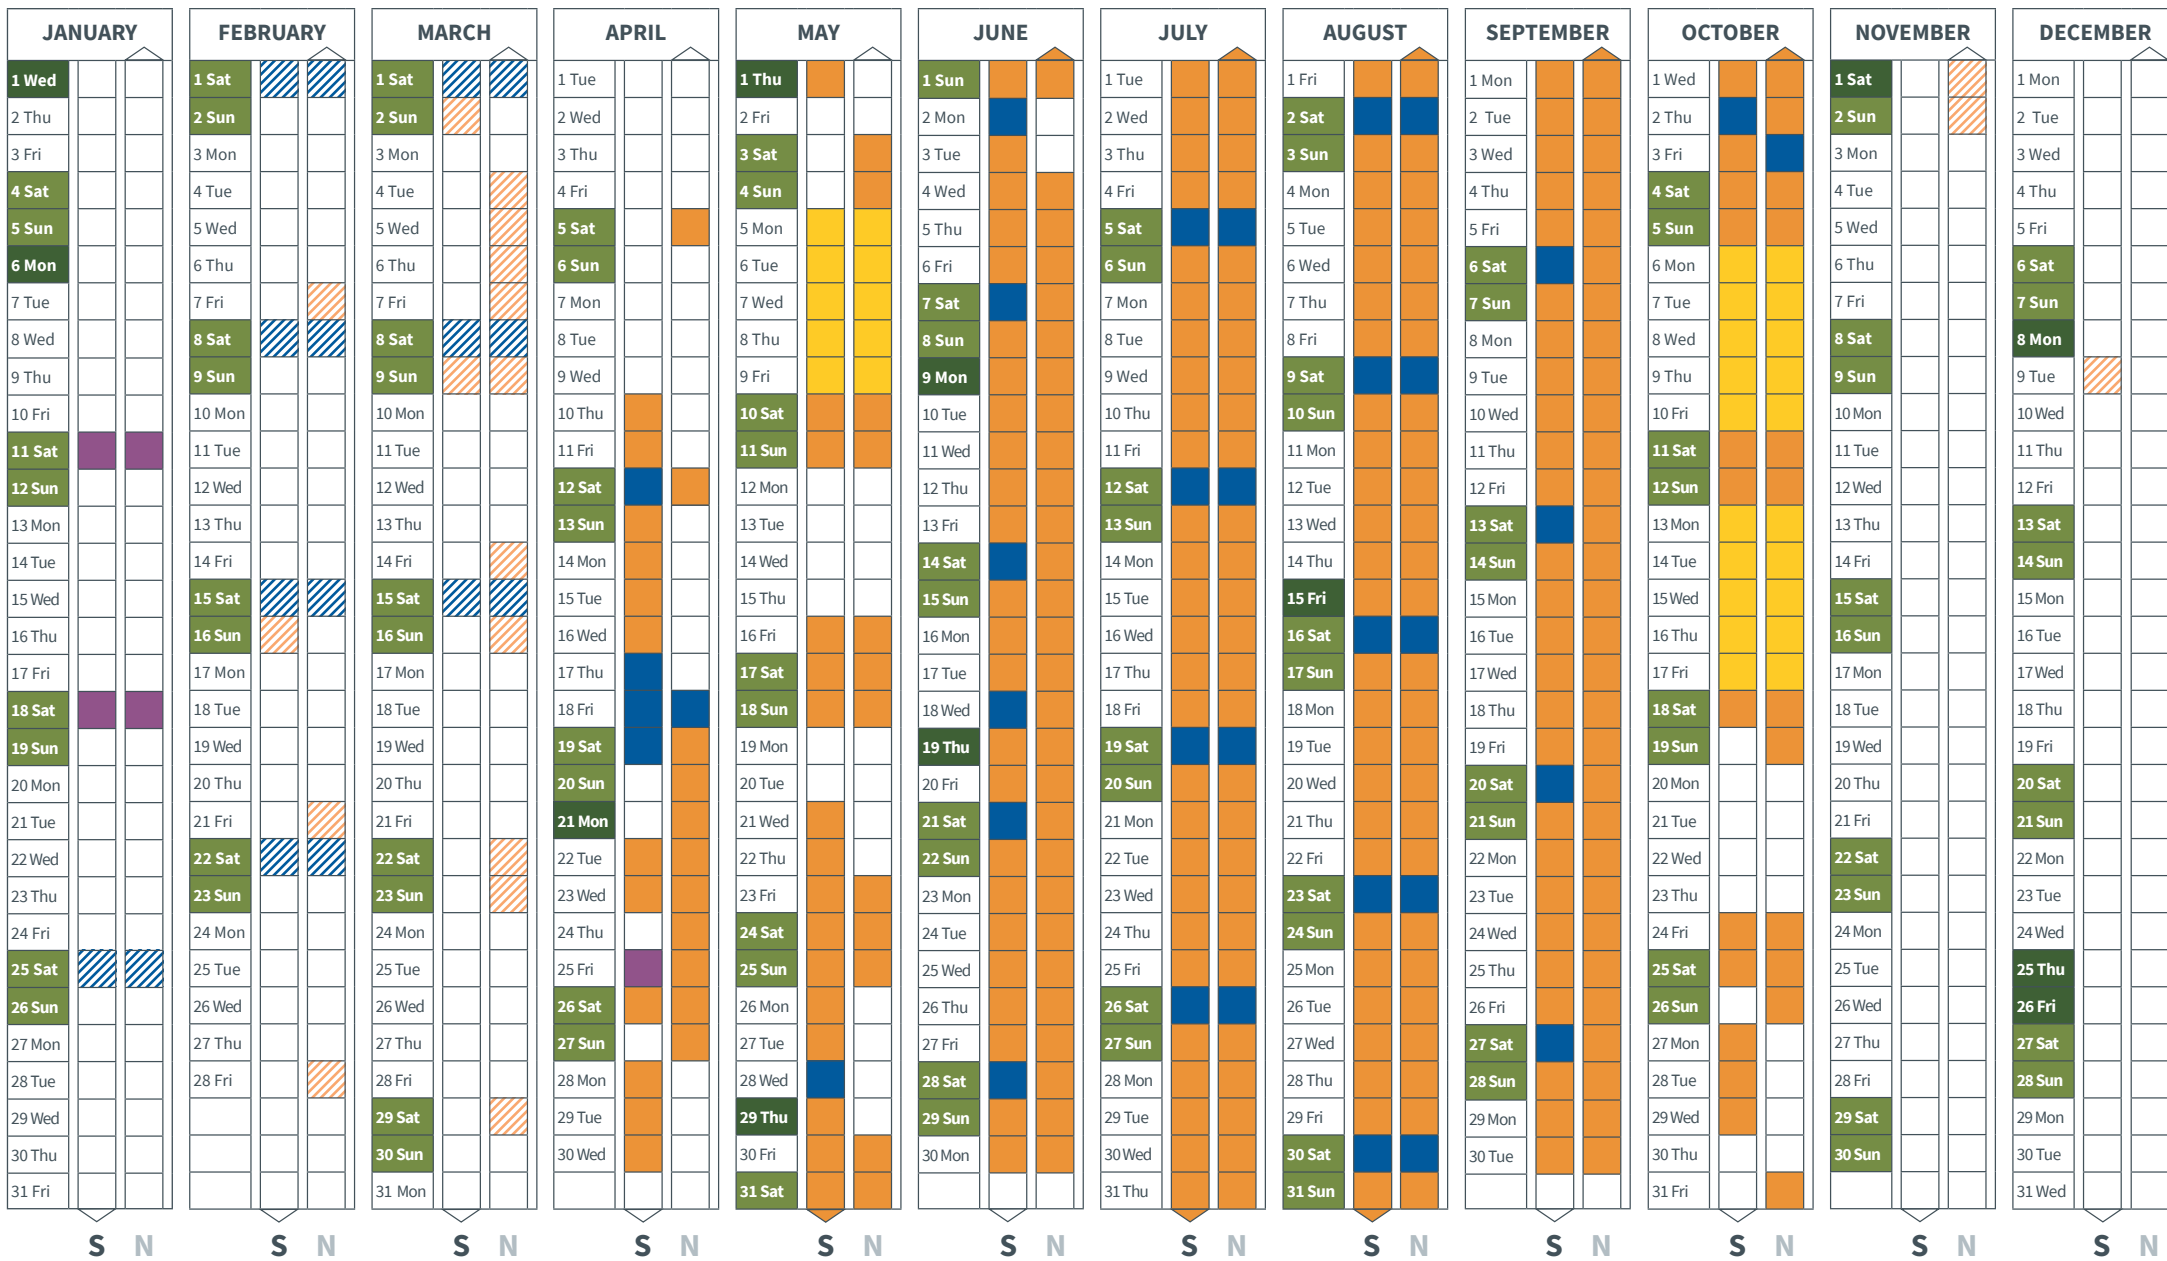

LUEG BRIDGE DRIVING CALENDAR 2025

Starting on 1 January 2025, single-lane traffic in both directions will be the normal operating condition.

S South - Brennero, Italy
N North - Kufstein, Germany

Blue Two-lane traffic on the Lueg Bridge with truck ban
Purple Single-lane traffic on the Lueg Bridge with truck ban
Orange Two-lane traffic on the Lueg Bridge without truck ban*

Yellow Single-lane traffic on the Lueg Bridge for maintenance work
Blue/White Hatched In case of snow: single-lane traffic with truck ban, otherwise two-lane
Orange/White Hatched In case of snow: single-lane traffic without truck ban, otherwise two-lane*

* Weekend, holiday and night driving bans must be observed

Status: 16 December 2024. Subject to change.