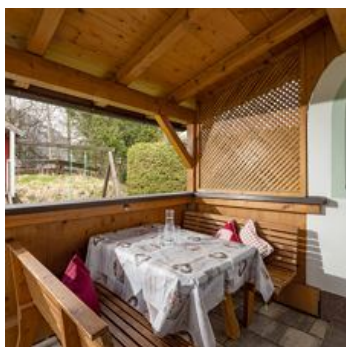

Ferienwohnung Stock

holiday apartment in Kirchdorf in Tirol

Our house is located between Kirchdorf and St. Johann in Tirol with a wonderful unobstructed view of the Kitzbüheler Horn and the Wilder Kaiser. In winter the cross-country ski trail is right in front of the house and in summer there is a hiking and cycling trail. Our house is about 3 minutes by car from Kirchdorf or St. Johann in Tirol.

Ferienwohnung Stock is situated in Kirchdorf in Tirol, 14 km from Casino Kitzbühel and 7 km from Golfclub Lärchenhof in Erpfendorf. This apartment is 2,5 km from Bergbahn Kitzbüheler Horn in St. Johann in Tirol and 16 km from Golfclub Kitzbühel Schwarzsee. Kufstein is 35 km from the apartment, while Innsbruck is 98 km from the property. The nearest airport is Salzburg W. A. Mozart Airport, 61 km from Ferienwohnung Stock.