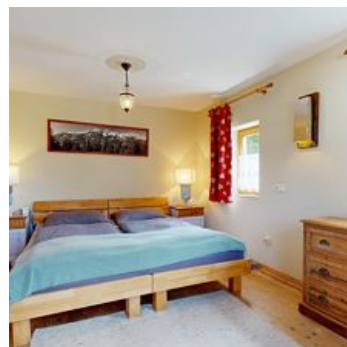

right at the ski-bus/ hiking-bus/ bus stop · right on the bike path · on the hiking path · quiet location · near the forest · right at the cross-country ski trail