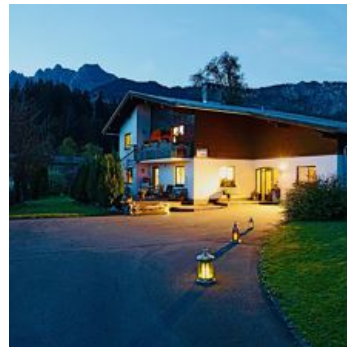

Ferienhaus Chalet Kitzalp

Ferienhaus in St. Johann in Tirol

Quality house/chalet (sleeps 2-7) with great views of the Wilder Kaiser and Kitzbüheler Horn mountains. Private garden for sole use (fenced in). Close to one of the largest ski areas of Kitzbühel and Skiwelt. Salzburg, Innsbruck, Zell am See and Swarovski and many more attractions are close by.

Free parking. Free WIFI, Sat TV, 3 bedrooms in total consisting of 2 x twin & 1x3bed, 2.5 bathrooms, large lounge, kitchen & skiroom. Set in a quiet residential area this quality chalet is home from home. The house is situated 3 km from center of town of St. Johann with FREE entrance to indoor/outdoor pool and to the lifts its a 5 minutes drive. The free skibusstop nearby. St. Johann in Tirol is part of the Kitzbühler Alps ski area with approx. 2750 km of pistes in 25 ski areas in Tirol and Salzburg. Kitzbühel ski area (Fleckalm) is approx. 15 min drive and the Skiwelt ski area (Going - Ellmau) only 8 min away.

Dogs welcome.

TIP: Free entrance to local indoor/outdoor Pool, "Panoramabad".

right at the ski-bus/ hiking-bus/ bus stop · right on the bike path · on the hiking path · quiet location · near the forest · right at the cross-country ski trail

Rooms and Apartments

Current Offers

holiday house/3 bedrooms/shower, bath,WC

1-7 Personen · 3 Bedrooms · 160 m²

Welcome home.... Quality cosy Tirolean family friendly chalet situated in a quiet area of St.Johann with garden & views of the Wilder Kaiser mountain and close to Kitzbühel and SkiWelt. 3 bedrooms,2....