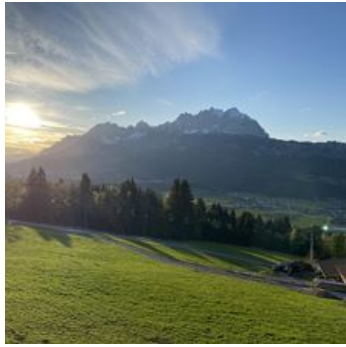

inn in St. Johann in Tirol

The HOCHFELDALM is centrally located on the Kitzbüheler Horn, in the SKI and hiking area St. Johann in Tirol.

In winter we are right on the ski slope.

In summer we are in the middle of the hiking paradise "Kitzbüheler Horn", and are directly accessible by car.

A must for skiers and hikers!

Our sun terrace with a magnificent view of the Wilder Kaiser invites you to take a break

The rooms are located directly under the inn and are simply and comfortably furnished.

Good Tyrolean - Bavarian cuisine.

Company and family celebrations are sincerely welcome!

St. Johann *in Tirol*
Oberndorf · Kirchdorf · Erpfendorf

mountain location · quiet location · near the forest · right on the slope · on the hiking path · infrared cabin