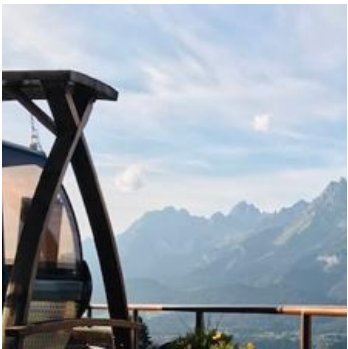

inn in St. Johann in Tirol

The HOCHFELDALM is centrally located on the Kitzbüheler Horn, in the SKI and hiking area St. Johann in Tirol.

In winter we are right on the ski slope.

In summer we are in the middle of the hiking paradise "Kitzbüheler Horn", and are directly accessible by car.

A must for skiers and hikers!

Our sun terrace with a magnificent view of the Wilder Kaiser invites you to take a break

The rooms are located directly under the inn and are simply and comfortably furnished.

Good Tyrolean - Bavarian cuisine.

Company and family celebrations are sincerely welcome!

St. Johann *in Tirol*
Oberndorf · Kirchdorf · Erpfendorf

mountain location · quiet location · near the forest · right on the slope · on the hiking path · infrared cabin