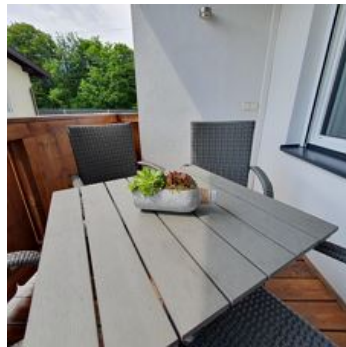

quiet location · central location