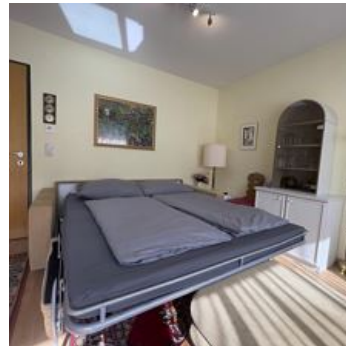

Winter: Our apartment house is located in St. Johann's best and quiet location, right next to the cable car valley station at the foot of the Kitzbüheler Horn, on the ski slope and the ski school.

Enjoy a relaxing stay at this property located just a 5-minute walk from the center. The apartment can accommodate up to 5 people, and convinces with 2 spacious bathrooms. A highlight are also 2 balconies to enjoy relaxing hours of sunshine. The small but fine cooking area is equipped with coffee machine, microwave etc. Towels are provided free of charge.

apartment/1 bedroom/shower, bath tub,WC

Our 4 person apartments feature: 1 bedroom, 1 livingroom with double sofa sleeper, nice dining area, bath, WC, TV-Sat, kitchen, balcony. final cleaningfee,linen and towels will be charged seperatly