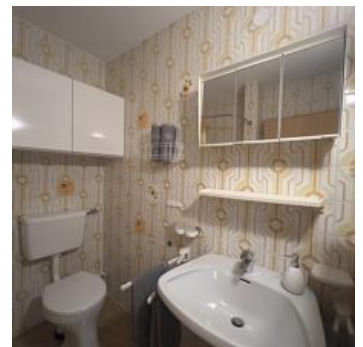

Winter: Our apartment house is located in St. Johann's best and quiet location, right next to the cable car valley station at the foot of the Kitzbüheler Horn, on the ski slope and the ski school.

Enjoy a relaxing stay at this property located just a 5-minute walk from the center. The apartment can accommodate up to 5 people, and convinces with 2 spacious bathrooms. A highlight are also 2 balconies to enjoy relaxing hours of sunshine. The small but fine cooking area is equipped with coffee machine, microwave etc. Towels are provided free of charge.

apartment/1 bedroom/shower, bath tub,WC

Our 4 person apartments feature: 1 bedroom, 1 livingroom with double sofa sleeper, nice dining area, bath, WC, TV-Sat, kitchen, balcony. final cleaningfee,linen and towels will be charged seperatly