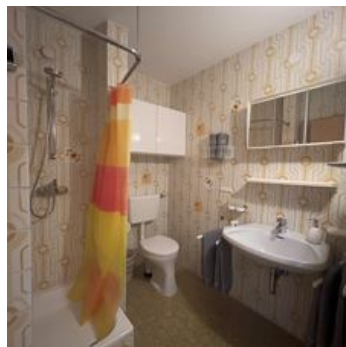

Winter: Our apartment house is located in St. Johann's best and quiet location, right next to the cable car valley station at the foot of the Kitzbüheler Horn, on the ski slope and the ski school.

Enjoy a relaxing stay at this property located just a 5-minute walk from the center. The apartment can accommodate up to 5 people, and convinces with 2 spacious bathrooms. A highlight are also 2 balconies to enjoy relaxing hours of sunshine. The small but fine cooking area is equipped with coffee machine, microwave etc. Towels are provided free of charge.

apartment/1 bedroom/shower, bath tub,WC

Our 4 person apartments feature: 1 bedroom, 1 livingroom with double sofa sleeper, nice dining area, bath, WC, TV-Sat, kitchen, balcony. final cleaningfee,linen and towels will be charged seperatly