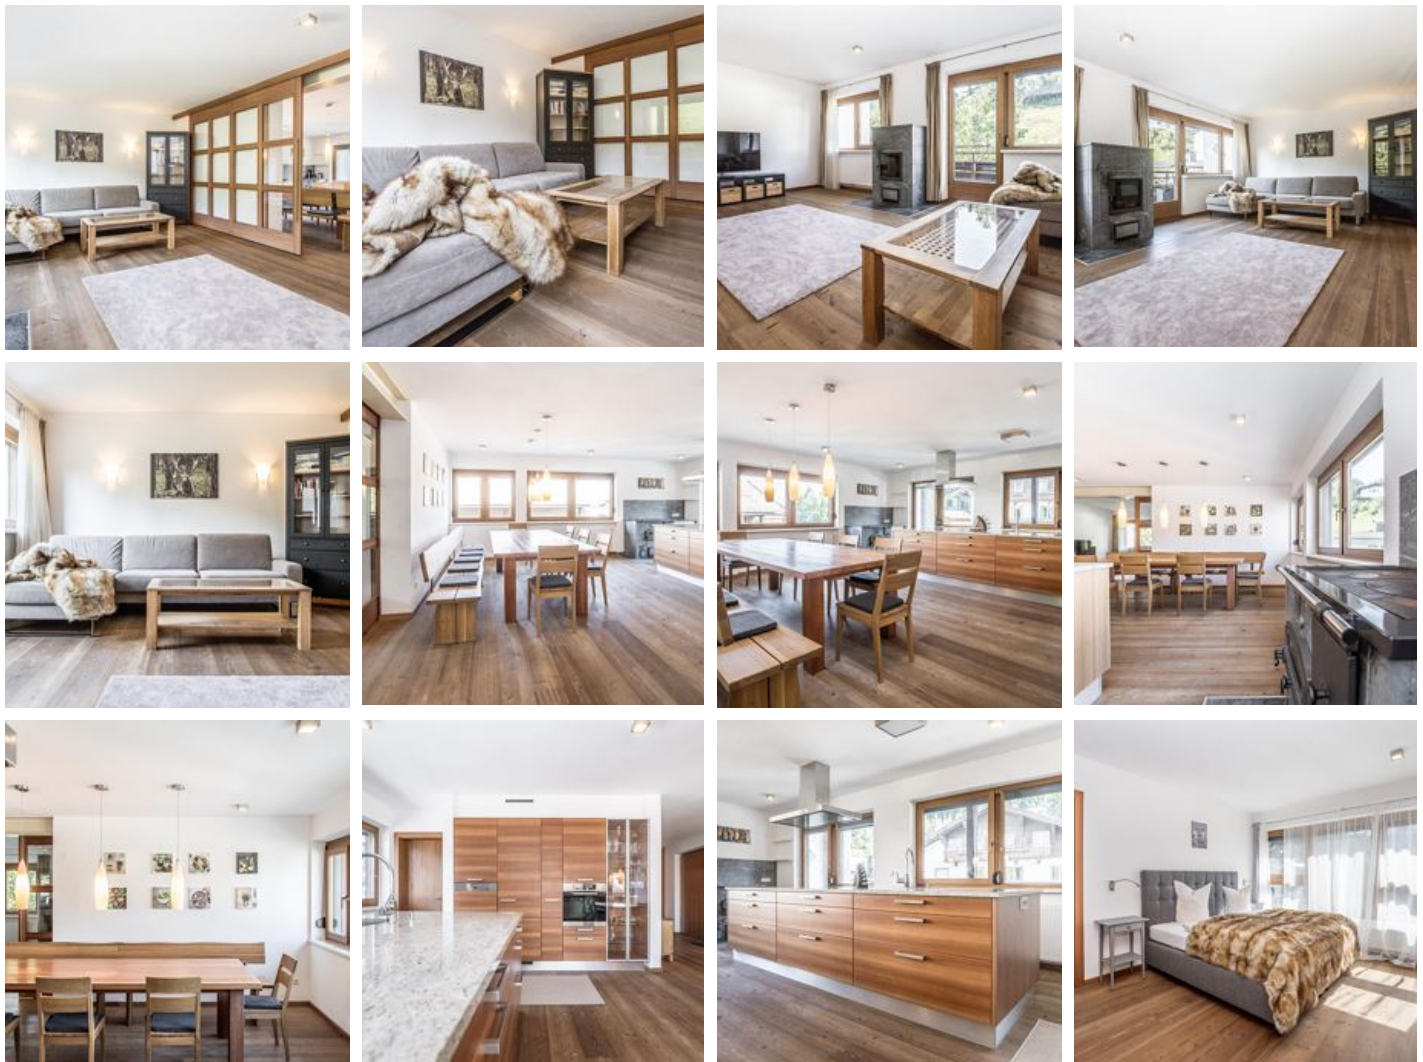

Suite Spielberg

holiday apartment in Fieberbrunn

Welcome to Suite Spielberg in Fieberbrunn! This spacious apartment accommodates up to 8 people and is ideally located near the bus stop for ski and hiking buses. It features a family room with an additional bunk bed room for children, as well as two separate bedrooms, a fully equipped kitchen with a cooking island, a living room, and three balconies. Perfect for winter sports enthusiasts and hikers. Access to the sauna and pool area at Aubad Fieberbrunn is included during its opening hours.

1-8 Personen · 4 Bedrooms · 175 m²

The Suite Spielberg offers inviting and comfortable accommodations, ideal for guests looking to enjoy a relaxing and rejuvenating vacation in Fieberbrunn. The suite is stylishly and modernly furnished...