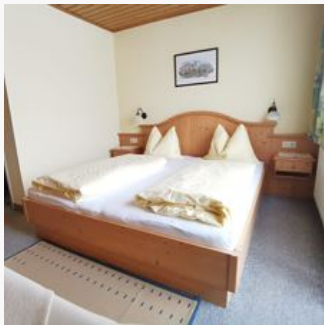

Double room, shower, toilet

Double bed with extra bed, shower/WC, satellite TV, balcony and
seating area. Furnished in country house style. W-Lan.

ab
€ 30,00

per person on 01.07.2024

TO THE OFFER

1-3 Personen · 1 Bedrooms · 15 m²

Conditions

free, heated shoe room Pets Euro 9,00 / washing machine use Euro 3,00

Tourismusverband PillerseeTal
Dorfplatz 1
6391 Fieberbrunn
AUSTRIA

Tel. +43 5354 56304
Fax +43 5354 56304 750
info@pillerseetal.at
www.pillerseetal.at

UID-Nr. ATU53749804
Raiffeisenbank Kitzbühel - St. Johann eGen
BLZ: 36263 / BIC: RZTIAT22263
IBAN: AT38 3626 3000 0422 1834