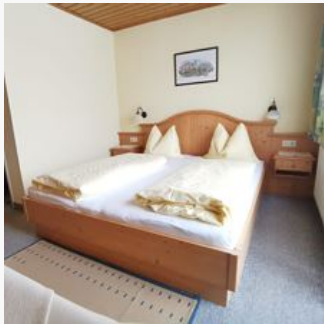

#### Double room, shower, toilet

Double bed with shower/WC, satellite TV, balcony and seating area.  
Furnished in country house style. W-Lan.

ab  
**€ 32,00**

per person on 01.07.2024

**TO THE OFFER**

1-2 Personen · 1 Bedrooms · 15 m<sup>2</sup>