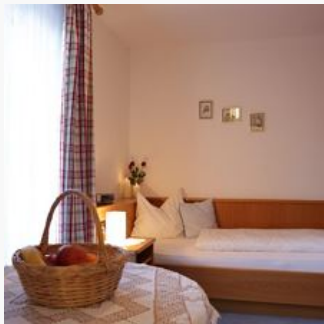

single room with shower/WC

1 Person · 1 Bedrooms · 10 m²

Room with single bed, bathroom with shower / WC, hairdryer / make-up mirror / soap dispenser, LCD cable-TV, radio / alarm clock / CD player, seating and cloakroom. With balcony or terrace. Incl. exten...

ab
€ 41,00

per person on 01.07.2024

TO THE OFFER

Conditions

Bread delivery and breakfast possible. Pets: € 10,00 per day. No carpeting, hypo allergenic bedding available. Non smoking house.

Gästehaus Luise

pension in Waidring

Webererweg 16
A-6384 Waidring
Email: foidl@gaestehaus-luise.at
Phone: 0043 5353 52017
<http://www.gaestehaus-luise.at/>

Tourismusverband PillerseeTal
Dorfplatz 1
6391 Fieberbrunn
AUSTRIA

Tel. +43 5354 56304
Fax +43 5354 56304 750
info@pillerseetal.at
www.pillerseetal.at

UID-Nr. ATU53749804
Raiffeisenbank Kitzbühel - St. Johann eGen
BLZ: 36263 / BIC: RZTIAT22263
IBAN: AT38 3626 3000 0422 1834