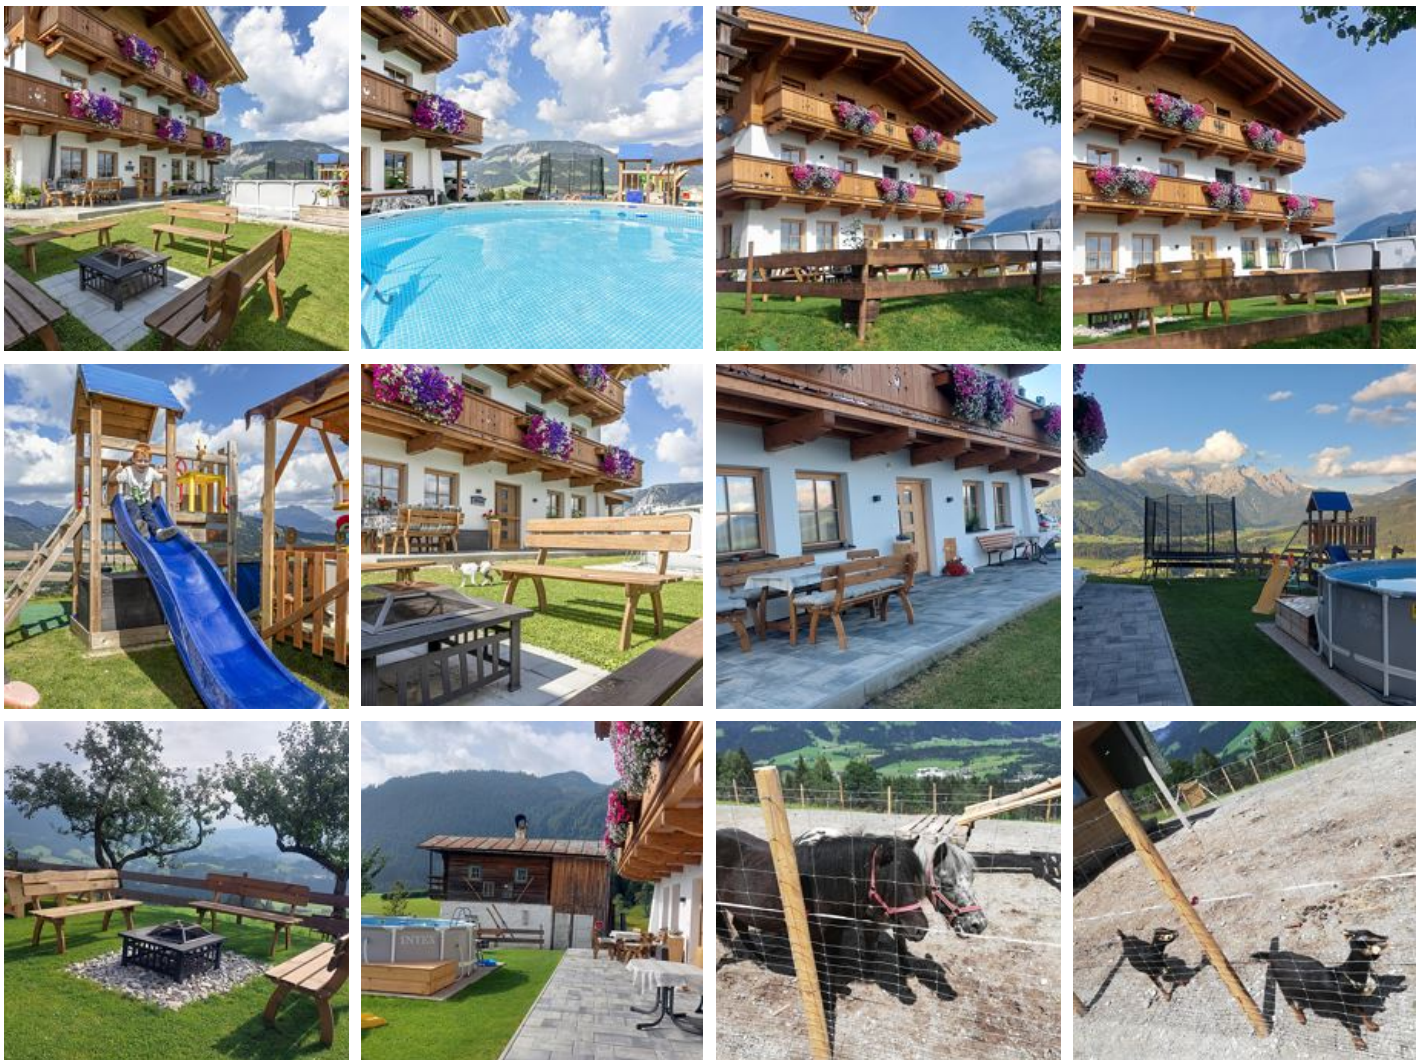

Ferienwohnungen Egg

farm, farmhouse in Fieberbrunn

Our newly built farmhouse is situated in the middle of the Kitzbühel Alps, on approx. 1.000m above sea level and offers a breathtaking view over the PillerseeTal. In summer it is the ideal starting point for hikes, but you can also relax and enjoy the view in the appartement's own outdoor pool. In winter, the toboggan run runs directly past the house and the cross-country ski run is also just a few minutes away. A few minutes drive will take you to the Skircircus Saalbach Hinterglemm Leogang Fieberbrunn and the Buchensteinwand ski area, which is particularly suitable for families with children. On our farm there are milking cows, also cats, rabbits, a dog and a zoo with small animals. We also offer our youngest guests a large playground, a trampoline and a table tennis table to let off steam.

private setting · near the forest · quiet location · on the hiking path · mountain location · meadowlands · right at the cross-country ski trail · yoga

Rooms and Apartments

Current Offers

Apartment

1-6 Personen · 2 Bedrooms · 58 m²