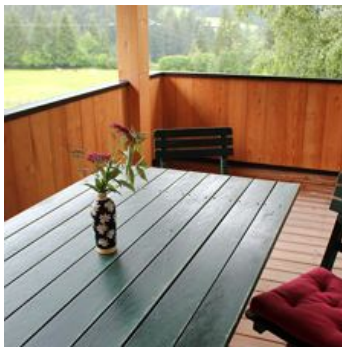

Ferienwohnung Remise am Reitl

holiday apartment in Fieberbrunn

A peaceful hideaway surrounded by nature. The estate "Reitl" is situated on a plateau above the village of Fieberbrunn not far from the "Lauchsee" lake. The newly constructed almost 100 square meters of living space with large windows and a spacious loggia allow a fantastically beautiful view: forests and grasslands encompassed by the magnificent Tirolian mountains. Sheep and horses graze on our meadows, wild ducks bathe in the pond and deer come by as the sun sets.

In the wintertime the fields around the remise are covered in a thick layer of snow. Children are able to play, toboggan or build a snowman undisturbedly. The cross-country ski tracks as well as a winter hiking trail are very close to the accommodation.