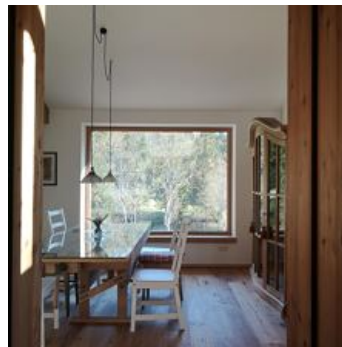

Ferienwohnung Remise am Reitl

holiday apartment in Fieberbrunn

A peaceful hideaway surrounded by nature. The estate "Reitl" is situated on a plateau above the village of Fieberbrunn not far from the "Lauchsee" lake. The newly constructed almost 100 square meters of living space with large windows and a spacious loggia allow a fantastically beautiful view: forests and grasslands encompassed by the magnificent Tirolian mountains. Sheep and horses graze on our meadows, wild ducks bathe in the pond and deer come by as the sun sets.

In the wintertime the fields around the remise are covered in a thick layer of snow. Children are able to play, toboggan or build a snowman undisturbedly. The cross-country ski tracks as well as a winter hiking trail are very close to the accommodation.