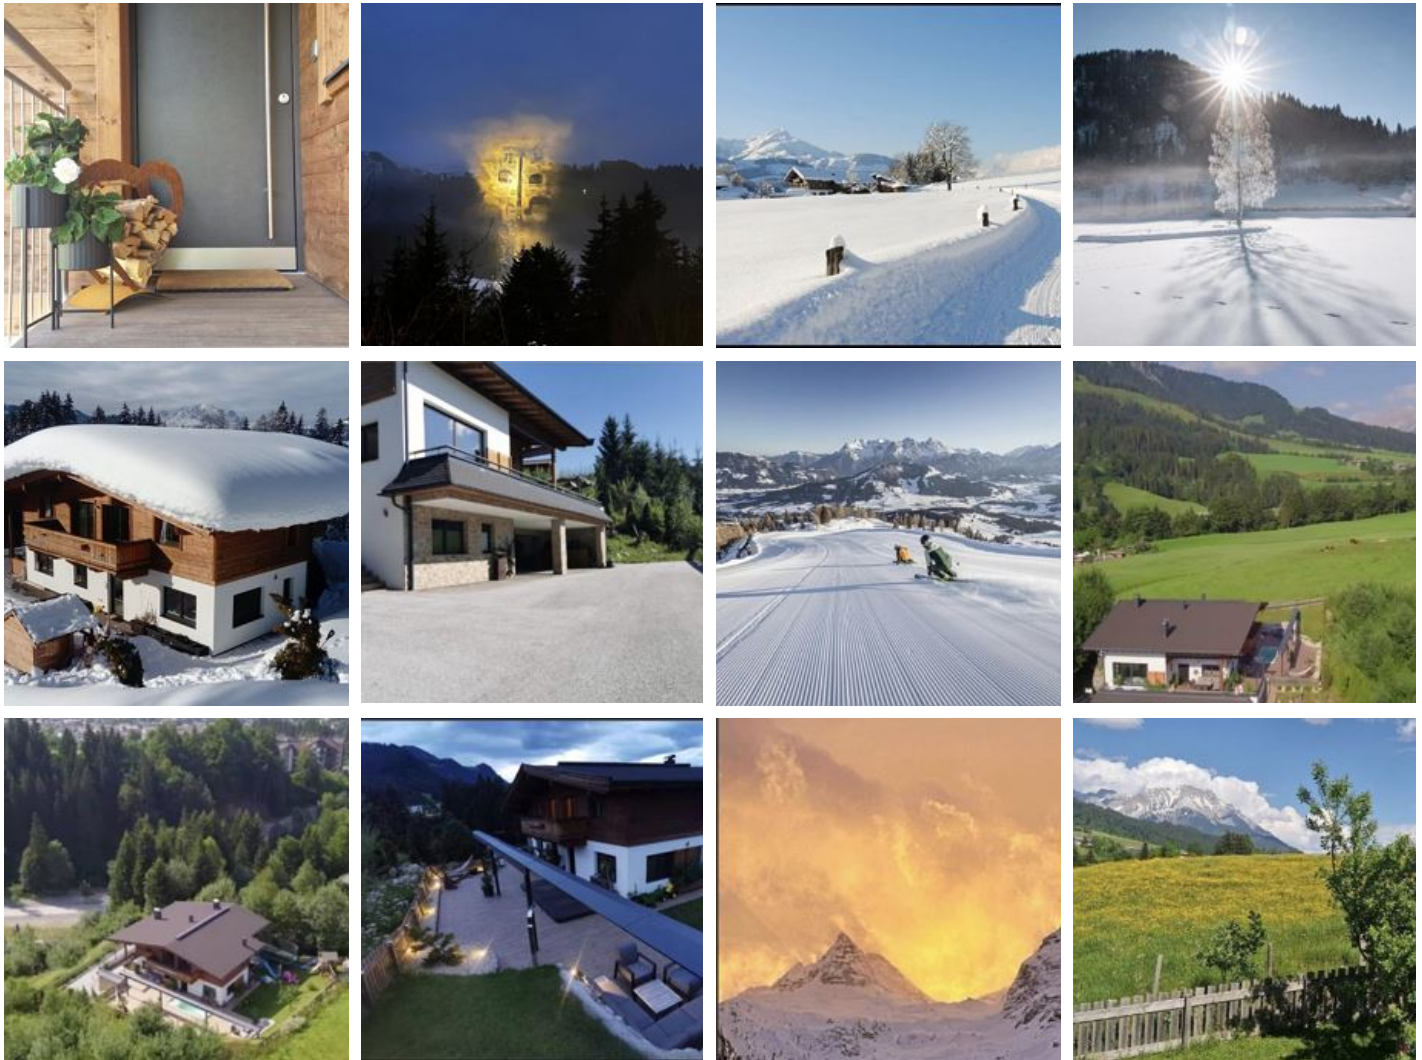

Appartement Schlosser

holiday apartment in Fieberbrunn

Reith 1d · A-6391 Fieberbrunn · fachzentrum@gmx.at

Appartement Schlosser

holiday apartment in Fieberbrunn

Arrive, feel good and enjoy! Get away from it all! With us you can enjoy the view directly onto the ski piste in an exclusive, quiet location. Treat yourself to hours of sunshine without neighbours, without noise, completely relaxed at home with us.

mountain location · private setting · quiet location · central location · near the forest · on the hiking path · beauty parlour · massage · beauty treatment

Tourismusverband PillerseeTal
Dorfplatz 1
6391 Fieberbrunn
AUSTRIA