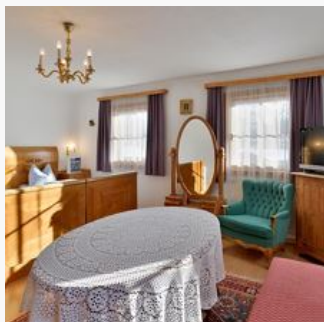

Various services, shower or bath, toilet

Price on request

2-6 Personen

ab

€ 345,00

per apartment on 30.06.2024

TO THE OFFER

Conditions

Reduction for children on request.

Komfortbauernhof Rainerhof

farm, farmhouse in Wörgl

Salzburger Straße 65
A-6300 Wörgl
Email: rainerhof@rainer-hof.com
Phone: 0043 660 4149203
<https://www.rainer-hof.com/>