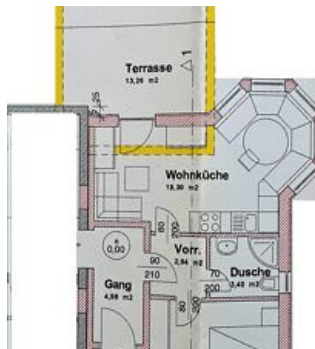

Free WiFi in the entire house.

right on the bike path · right at the ski-bus/ hiking-bus/ bus stop · outskirts of town

Rooms and Apartments

Current Offers

Apartment, shower, toilet, 1 bed room

1-2 Personen · 1 Bedrooms · 38 m²

Cosy apartment for up to 4 persons. Separate bedroom and bathroom with shower/WC. Living area with couch for 2 persons, large dining area and fully-equipped kitchen with dishwasher. Terrace with lawn!