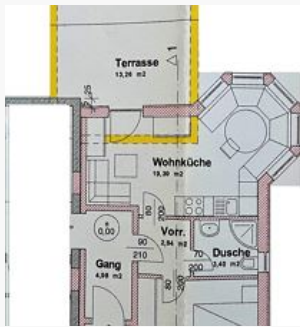

Free WiFi in the entire house.

right on the bike path · right at the ski-bus/ hiking-bus/ bus stop · outskirts of town

Rooms and Apartments

Current Offers

Apartment, shower, toilet, 1 bed room

1-2 Personen · 1 Bedrooms · 38 m²

Cosy apartment for up to 4 persons. Separate bedroom and bathroom with shower/WC. Living area with couch for 2 persons, large dining area and fully-equipped kitchen with dishwasher. Terrace with lawn!