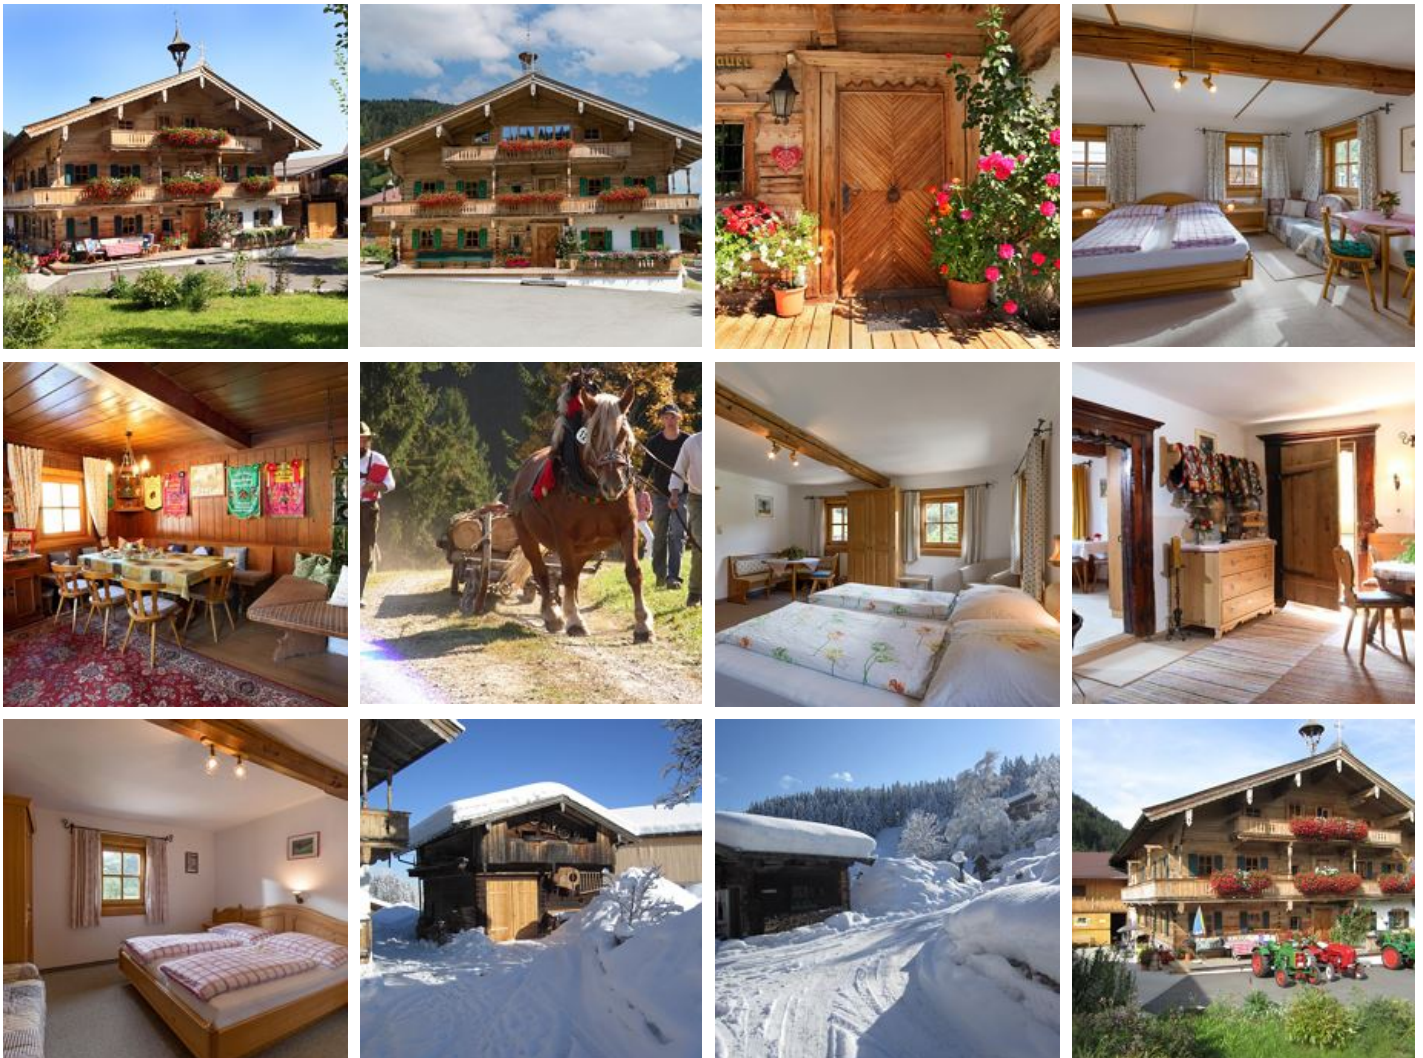

Peternhof

farm, farmhouse in Kirchberg in Tirol

Our farm, in the district of Klausen, is situated very close to the Fleckalmbahn gondola station, ski school, ski hire, cross-country ski trails and mountain bike park. Kirchberg's village centre is approx. 1.5 km away while Kitzbühel town centre is approx. 5 km. Our cosy "bauernstube" has a tiled oven and fridge. Cows, calves and horses are present on our farm - in Summer we will gladly show you our animals on the mountain pastures. Additionally our BBQ house is available for your use. Free WiFi in the entire house.

right on the slope · on the hiking path · right at the cross-country ski trail · right at the ski-bus/ hiking-bus/ bus stop · right on the bike path · outskirts of town

Rooms and Apartments

Current Offers

double room with shower, WC

Comfortable farmhouse rooms with beautiful wood, sofa and seating area.

ab
€ 30,00

per person on 17.07.2024

TO THE OFFER

1-2 Personen · 1 Bedrooms · 16 m²

Conditions

Children's price on request!