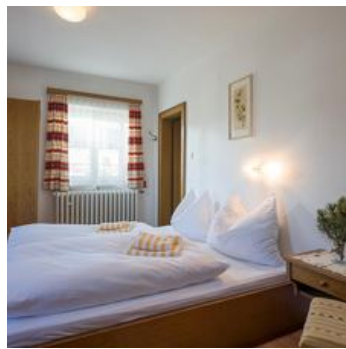

Pension Klausnerhof

farm, farmhouse in Westendorf

Our rustic and well-kept farmhouse is less than a 5-minute walk from the centre of Westendorf. The gondola lift, which takes you directly to the SkiWelt Wilder Kaiser Brixental, as well as the practice lifts, the ski schools and the paragliding landing site are also just a few minutes' walk away. The well-developed cross-country ski trail network, cycle paths and hiking trails are right next to the house. On our pet-friendly farm we welcome both adventurous families and adults who love peace and quiet. We have a cosy lounge, bike room, garden and balcony access and free parking. We have a guest fridge and a microwave for free use. Free wifi!!!

New summer letting!

Until now, the guesthouse was only run by Thinggaard in winter. Now the young owners themselves are also opening the accommodation in summer. The reviews of the house can be viewed on [Booking.com](https://www.booking.com).

quiet location · central location · right at the cross-country ski trail · right on the bike path · right at the ski-bus/ hiking-bus/ bus stop · near the forest · right on the slope · on the hiking path · meadowlands