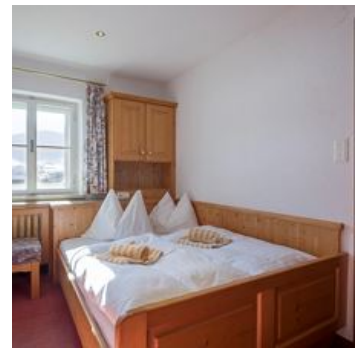

Pension Klausnerhof

farm, farmhouse in Westendorf

Our rustic and well-kept farmhouse is less than a 5-minute walk from the centre of Westendorf. The gondola lift, which takes you directly to the SkiWelt Wilder Kaiser Brixental, as well as the practice lifts, the ski schools and the paragliding landing site are also just a few minutes' walk away. The well-developed cross-country ski trail network, cycle paths and hiking trails are right next to the house. On our pet-friendly farm we welcome both adventurous families and adults who love peace and quiet. We have a cosy lounge, bike room, garden and balcony access and free parking. We have a guest fridge and a microwave for free use. Free wifi!!!

New summer letting!

Until now, the guesthouse was only run by Thinggaard in winter. Now the young owners themselves are also opening the accommodation in summer. The reviews of the house can be viewed on [Booking.com](https://www.booking.com).

quiet location · central location · right at the cross-country ski trail · right on the bike path · right at the ski-bus/ hiking-bus/ bus stop · near the forest · right on the slope · on the hiking path · meadowlands