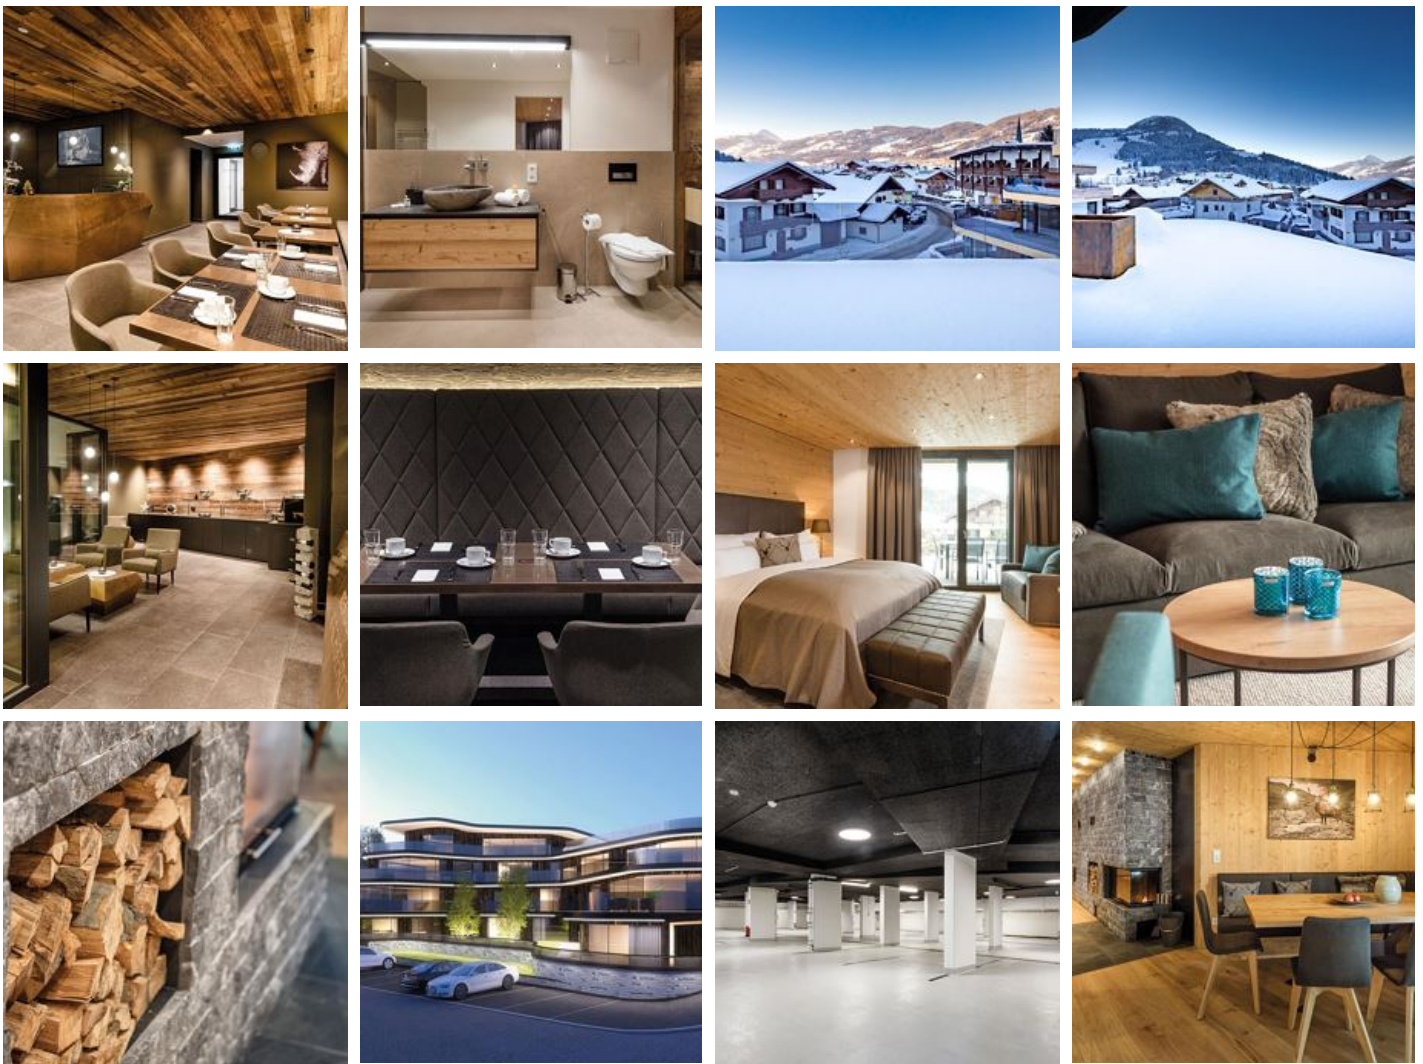

## holiday apartment in Kirchberg in Tirol

The mountain chalet in Kirchberg, very close to Kitzbühel, make every hiking and skiing heart beat faster. Luxury vacation at the highest level is located near Kitzbühel. Modern yet traditional apartments in a fantastic quiet location with a clear view of the scenic mountains of Tyrol. Experience the unique environment around Kirchberg and Kitzbühel and enjoy your vacation in one of our high-quality luxury apartments.