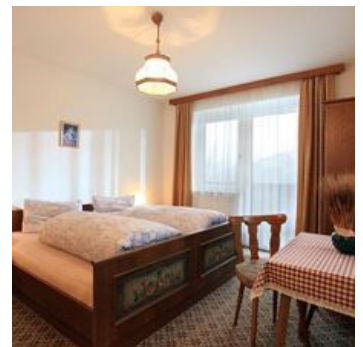

holiday apartment in Kirchberg in Tirol

Landhaus Straif stands on a sunny slope with views of the Kitzbüheler Alpen. Restaurants and the cross-country skiing circuits are nearby. Sufficient car parking and ski storage available. Free bread delivery. The 4 room apartment is 110m². It has a large kitchen living area (coffee machine and oven) 3 double rooms and 1 room with a bunk bed, bath and separate WC; large south / south-west balcony; telephone.

quiet location · outskirts of town · near the forest

Rooms and Apartments

Current Offers

apartment/4 + more bedrooms/bath tub,WC

Das Landhaus Straif liegt an sonniger Hanglage mit freiem Blick auf die Kitzbüheler Alpen. Restaurant ist in der Nähe. Parkplatz ausreichend vorhanden. Brötchenservice stellen wir Ihnen gratis zu