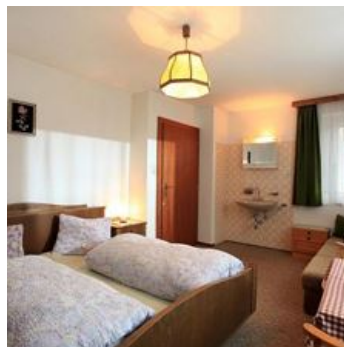

holiday apartment in Kirchberg in Tirol

Landhaus Straif stands on a sunny slope with views of the Kitzbüheler Alpen. Restaurants and the cross-country skiing circuits are nearby. Sufficient car parking and ski storage available. Free bread delivery. The 4 room apartment is 110m². It has a large kitchen living area (coffee machine and oven) 3 double rooms and 1 room with a bunk bed, bath and separate WC; large south / south-west balcony; telephone.

quiet location · outskirts of town · near the forest

Rooms and Apartments

Current Offers

apartment/4 + more bedrooms/bath tub,WC

Das Landhaus Straif liegt an sonniger Hanglage mit freiem Blick auf die Kitzbüheler Alpen. Restaurant ist in der Nähe. Parkplatz ausreichend vorhanden. Brötchenservice stellen wir Ihnen gratis zu