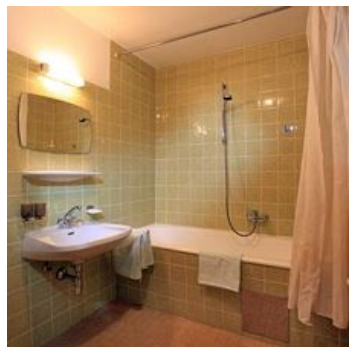

holiday apartment in Kirchberg in Tirol

Landhaus Straif stands on a sunny slope with views of the Kitzbüheler Alpen. Restaurants and the cross-country skiing circuits are nearby. Sufficient car parking and ski storage available. Free bread delivery. The 4 room apartment is 110m². It has a large kitchen living area (coffee machine and oven) 3 double rooms and 1 room with a bunk bed, bath and separate WC; large south / south-west balcony; telephone.

quiet location · outskirts of town · near the forest

Rooms and Apartments

Current Offers

apartment/4 + more bedrooms/bath tub,WC

Das Landhaus Straif liegt an sonniger Hanglage mit freiem Blick auf die Kitzbüheler Alpen. Restaurant ist in der Nähe. Parkplatz ausreichend vorhanden. Brötchenservice stellen wir Ihnen gratis zu