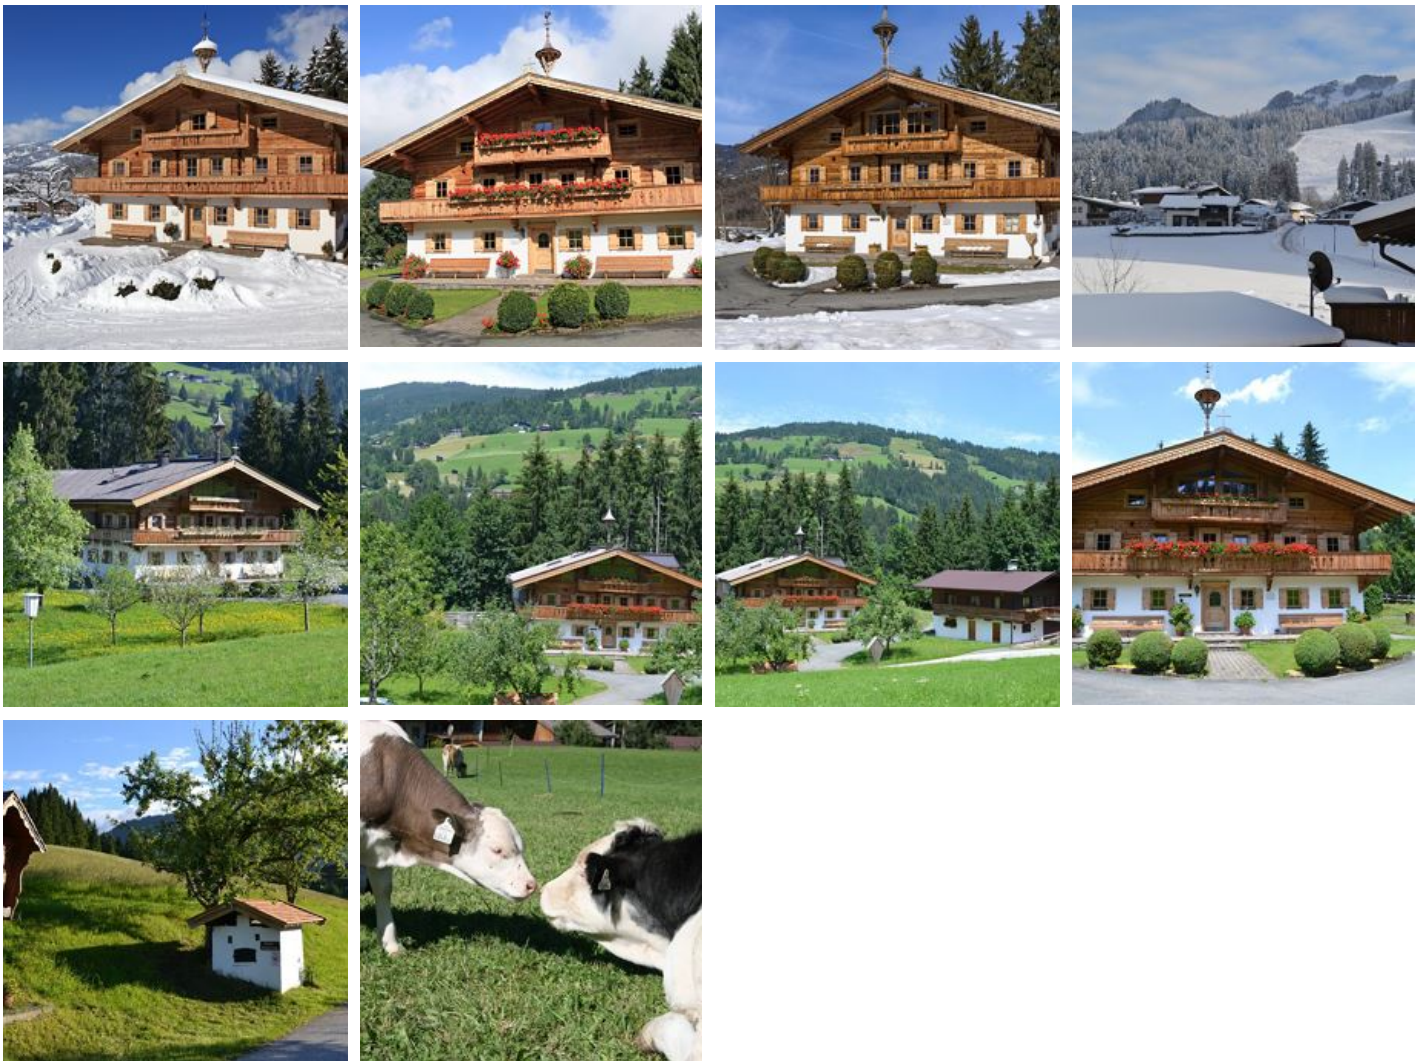

Haus Wegrainhof

farm, farmhouse in Kirchberg in Tirol

Rainweg 25 · A-6365 Kirchberg in Tirol · vermietung@wegrainhof.at · 0043 664 1704767
Additional information at <http://www.wegrainhof.at>

Haus Wegrainhof

farm, farmhouse in Kirchberg in Tirol

Quiet, detached farmhouse at the edge of the village, surrounded by woods and meadows. Location: The swimming lake, tennis courts, children's playground and mountain lift are all just 5 minutes' walk from the farmhouse. Two ski slopes take you right up to the door. Everything in the area is easily accessible on foot.

private setting · quiet location · outskirts of town · central location · right on the bike path · right at the ski-bus/ hiking-bus/ bus stop · near the forest · right on the slope · on the hiking path · meadowlands