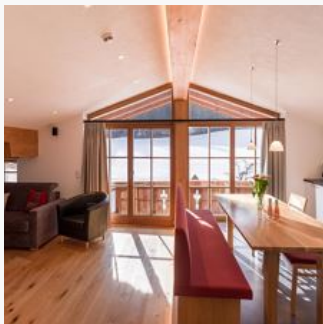

Apartment, shower, toilet, 2 bed rooms

1-4 Personen · 2 Bedrooms · 80 m²

Moderne Dachgeschoss-FeWo mit Blick auf die Streif, große Fenster, offener Wohnbereich und sehr gut ausgestattete Küche, Ofen, 80 m³, separates WC, Bad mit großer Dusche, Schlafzimmer mit Doppelbett, ...

ab
€ 170,00

per apartment on 27.07.2024

TO THE OFFER

Conditions

Die Unterkunftspreise sind excl. Kurtaxe.

Wird ein Schlafzimmer nicht benötigt und dies im Vorfeld mitgeteilt, können wir einen Spezialpreis vereinbaren.

Keine Haustiere.