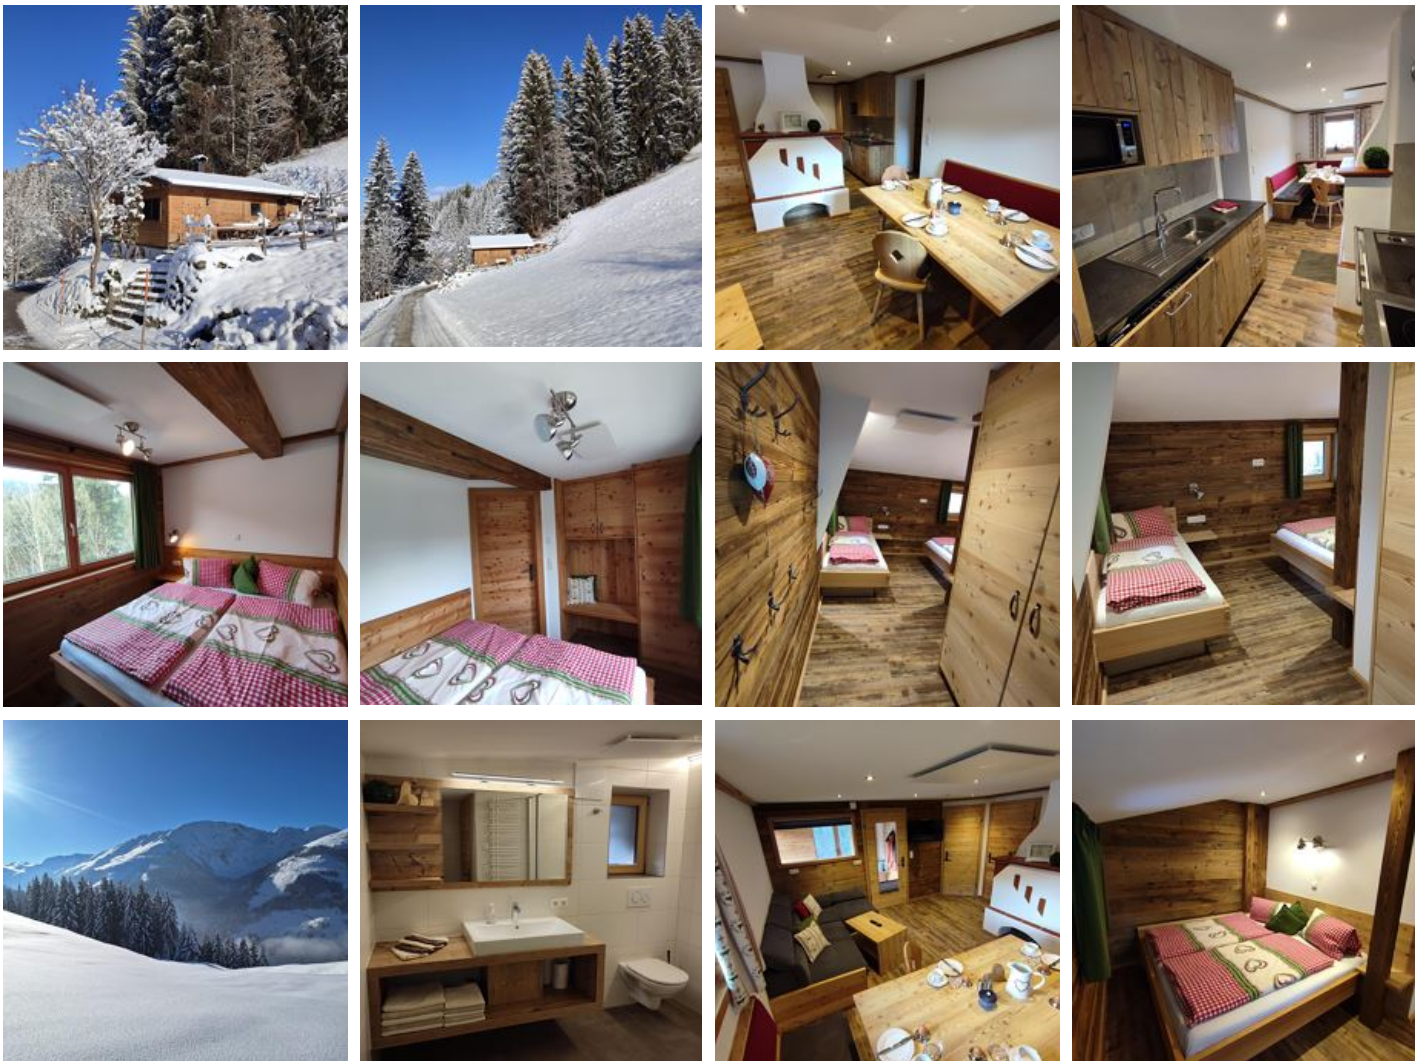

Ferienhaus Strauss

Ferienhaus in Westendorf

Rettenbach 1 · A-6363 Westendorf · c.burgmann@gmx.at · (0043) 664 73112844

Ferienhaus Strauss

Ferienhaus in Westendorf

Welcome to the "Ferienhaus Strauss", which is located in the Windautal valley in Westendorf. Here you will find the peace and quiet you need to enjoy your holiday to the full. You can start various hiking, cycling and skiing tours directly in front of the house. The perfect starting point for outdoor activities.

quiet location · outskirts of town · private setting · near the forest · meadowlands · on the hiking path · right on the bike path · mountain location

Rooms and Apartments

Current Offers

Holiday home, shower, toilet, 2 bed rooms

1-7 Personen · 2 Bedrooms · 50 m²

Our "Ferienhaus Strauss" offers space for 1-7 people. It is located in the middle of nature. In the holiday home you will find two bedrooms and a sofa bed, fully equipped kitchen with living area as w...