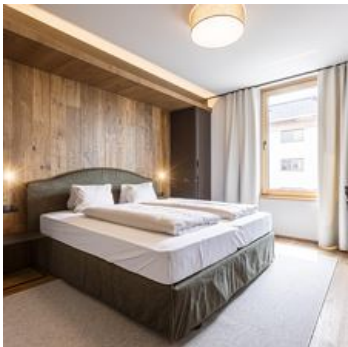

holiday apartment in Westendorf

New Premium Holiday Apartments with Sauna in Westendorf, Brixental Just 15 minutes by car from the ski mecca of Kitzbühel, Chalet 104 Westendorf in the Brixental Valley gives you a warm welcome, with spacious apartments featuring aesthetic interior design. High-quality materials and a light-filled, open living concept contribute even further to the exclusive ambiance.

Rooms and Apartments

Current Offers

Apartment, shower, toilet, 3 bed rooms

1-6 Personen · 3 Bedrooms · 128 m²

On 128 m² the apartment offers space for up to 6 persons. The apartment has 2 bedrooms with double beds, 1 bedroom with single beds, 3 bathrooms and a balcony or terrace. The apartment also features a...