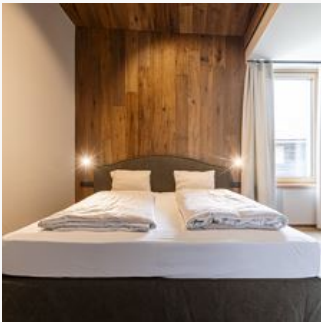

Rooms and Apartments

Current Offers

Apartment, shower, toilet, 3 bed rooms

1-6 Personen · 3 Bedrooms · 128 m²

On 128 m² the apartment offers space for up to 6 persons. The apartment has 2 bedrooms with double beds, 1 bedroom with single beds, 3 bathrooms and a balcony or terrace. The apartment also features a...

ab
€ 333,00
per person on 27.07.2024

TO THE OFFER

Apartment, shower, toilet, 1 bed room

1-2 Personen · 1 Bedrooms · 61 m²

On 56 m² the apartment offers space for up to 2 persons. The apartment has 1 bedroom with double bed, 1 bathroom and a balcony or terrace. The open kitchen in the apartment is fully equipped: Cutlery...

ab
€ 149,00
per person on 27.07.2024

TO THE OFFER

Apartment, shower, toilet, 2 bed rooms

1-4 Personen · 2 Bedrooms · 95 m²

On 76-95 m² the apartment offers space for up to 4 persons. The apartment has 2 bedrooms with double beds, 2 bathrooms and a balcony or terrace. The apartment also features an infrared sauna. The ope...