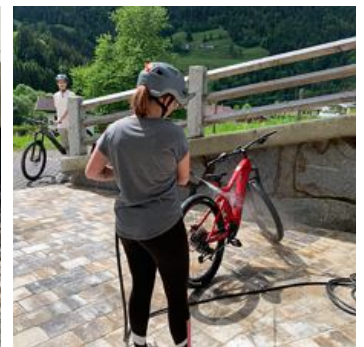

Your holiday destination, "Beim Rohrer" farmhouse is in a perfect location, just 150m from the "Gondelbahn P1", with direct connection to the ski area Kitzbühel/Kirchberg. Skiing back to the house is possible. Our farmhouse has 5 newly built apartments with separate entrance (reception).

quiet location · right at the ski-bus/ hiking-bus/ bus stop · meadowlands · right on the slope · near the forest · right on the bike path · on the hiking path · mountain location · outskirts of town

Rooms and Apartments