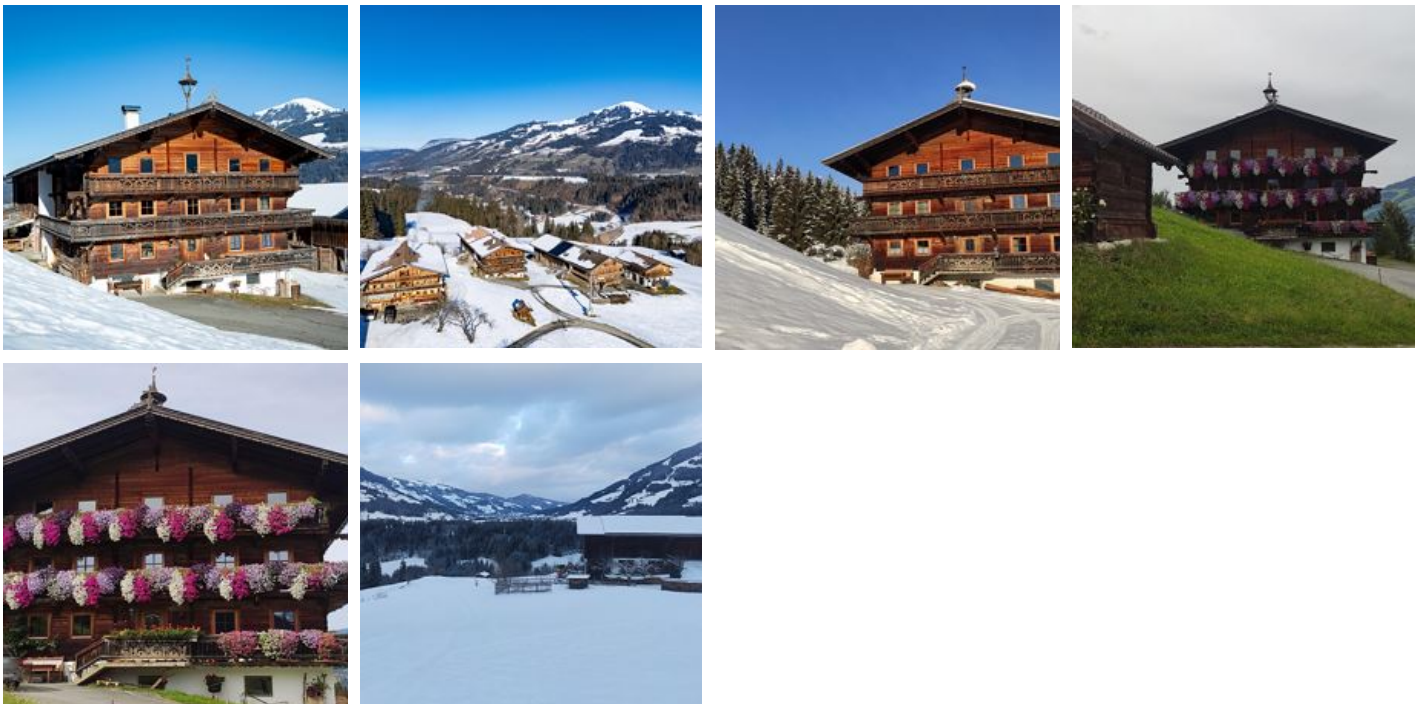

Bartlerhof

holiday apartment in Westendorf

Schwaigerberg 4 · A-6363 Westendorf · bartlerhof@kbhnet.at · +43 677 18033753
Additional information at <https://www.bartlerhof-westendorf.at>

Bartlerhof

holiday apartment in Westendorf

The Bartlerhof apartment on Schwaigerberg in Westendorf offers a wonderful accommodation for a relaxing holiday in the Tyrolean Alps. The spacious holiday apartment is located on the first floor of the traditional Bartlerhof and captivates with its size and comfort.

The apartment is accessed via a mountain road, so snow chains or an all-wheel-drive vehicle are recommended in winter.

The Bartlerhof apartment is the ideal place for those seeking peace and nature lovers. Schwaigerberg offers a magnificent view and invites you to go hiking, cycling, or enjoying leisurely walks. In winter, skiers and snowboarders benefit from the proximity to the SkiWelt Wilder Kaiser – Brixental, one of the largest ...

quiet location · outskirts of town · right on the bike path · mountain location · near the forest · on the hiking path

Rooms and Apartments

Current Offers

Apartment, shower, toilet, 3 bed rooms

Spacious holiday apartment with an area of approximately 120 m². Room for families or groups of up to seven people. Three bedrooms with plenty of wood and two modern bathrooms. A large living and dini...