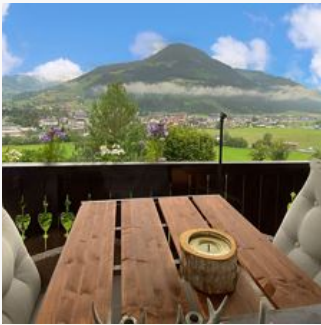

Appartement Sonnberg Blick

holiday apartment in Kirchberg in Tirol

Weinberg 13 · A-6365 Kirchberg in Tirol · hblarr@icloud.com

Appartement Sonnberg Blick

holiday apartment in Kirchberg in Tirol

Premium Holiday Apartment with fantastic view on Kirchberg/Tirol and the Kitzbueheler alps from the sunny balcony.

Fleckalmbahn, Maierlbahn and Gaisberg are just 5 min by car away, Pengelstein or KI-West 8-10 minutes.

The center of Kirchberg can be reached in 5 min walking distance.

The apartment is directly located at the Weinberg and offers a high-end equipment/furnishing in a modern alpine design - in total up to 4 adults find a great place to stay.

quiet location · mountain location · on the hiking path

Rooms and Apartments

Current Offers

Apartment, shower, toilet, 1 bed room

Premium Holiday Apartment with fantastic view on Kirchberg/Tirol and the Kitzbueheler alps from the sunny balcony. Fleckalmbahn, Maierlbahn and Gaisberg are just 5 min by car away, Pengelstein or Kl-...