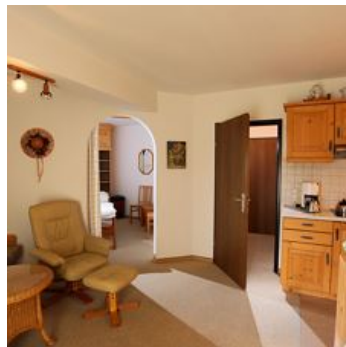

near the forest · quiet location · right on the slope · outskirts of town · meadowlands

Rooms and Apartments

Current Offers

ap./1 bedroom/shower or bath tub, WC

2-4 Personen · 1 Bedrooms · 50 m²

All apartments have a (small or bigger) kitchenette and a cosy dining recess. The bigger ones have a separat dining-room and enough place for big families - so that everyone has it's one corner! SAT...

ab
€ 60,00

per apartment on 27.07.2024

TO THE OFFER

ap/comb living-bedroom/shower or bath,WC

2-3 Personen · 1 Bedrooms · 30 m²

All apartments have a (small or bigger) kitchenette and a cosy dining recess. SAT-TV is obvious! You can rent the rooms without meals, with breakfast or demi-pension. Additional, we can serve fresh b...