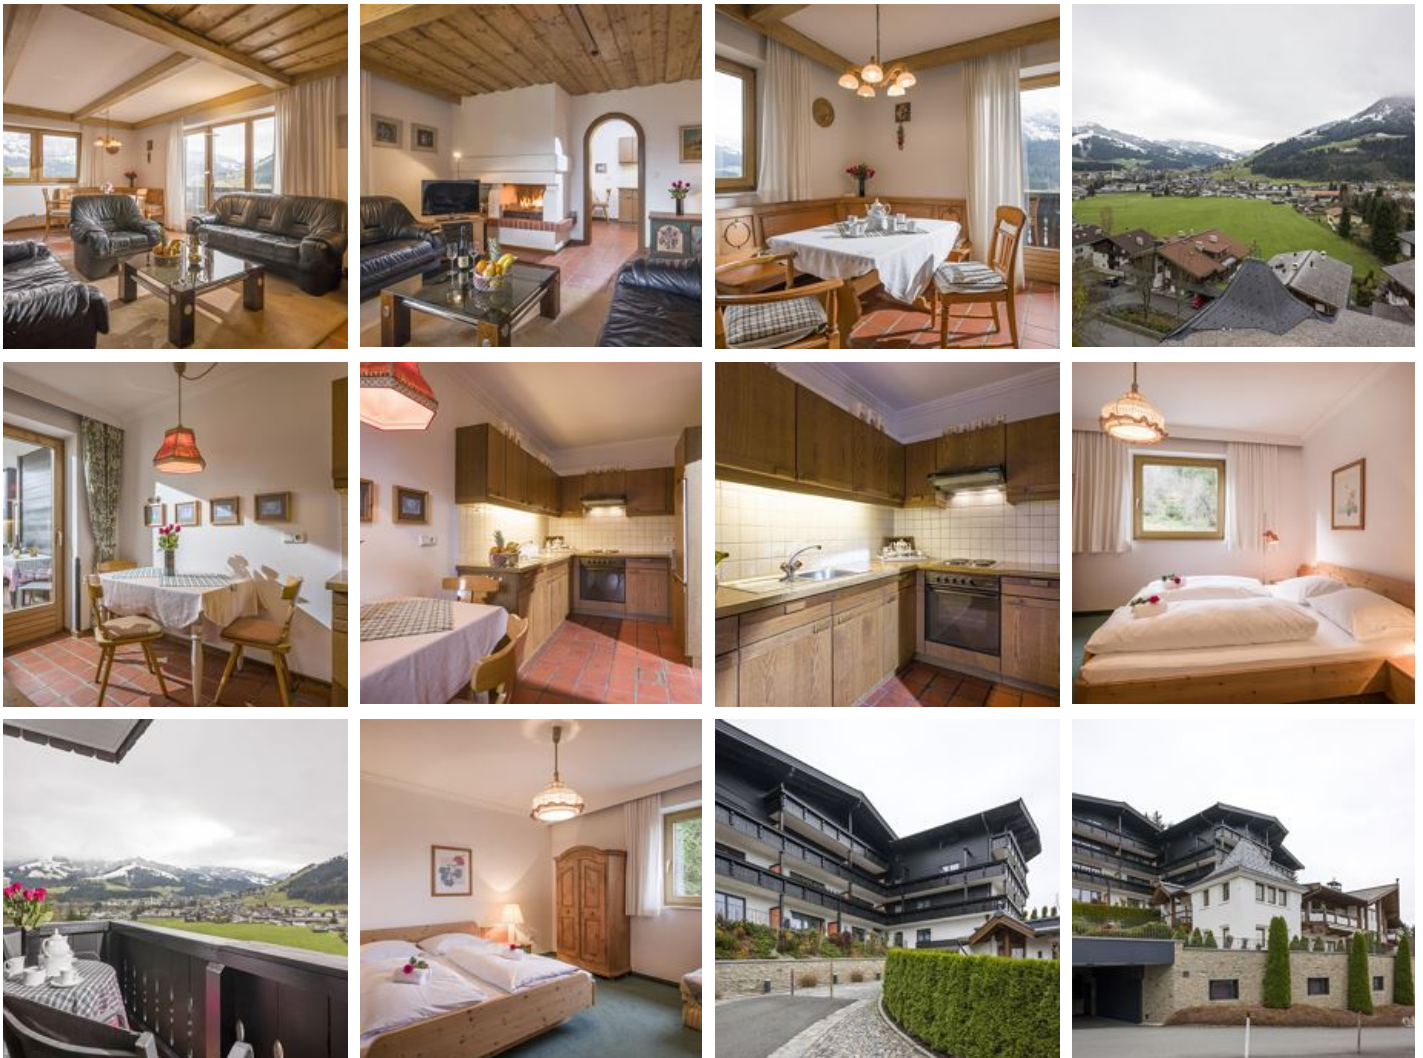

Appartement Pieter

holiday apartment in Kirchberg in Tirol

The apartment is located on beautiful Sonnberg in a quiet location. It is in a multi-family house and has 95sqm with 2 bedrooms, bathroom, separate toilet, large living room with dining area and open fire place, kitchen and 2 balconies with a stunning view over Kirchberg. There is also a underground-carpark with this apartment.

Within a 5 minutes drive you reach restaurants, supermarkets, ski-schools or ski rental. You also reach the lifts within a few driving minutes.

quiet location · outskirts of town