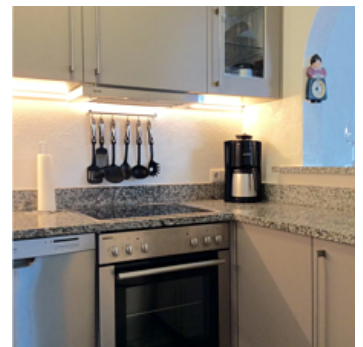

central location · right at the cross-country ski trail · right on the bike path · right on the slope

Rooms and Apartments

Current Offers

app. 9/3 bedrooms/shower,bath tube,WC

Apartment approx. 70m² for 2-6 persons. 2 sleeping rooms each with shower/WC, kitchen with microwave, dish washer, large dinette, TV, radio and balcony.