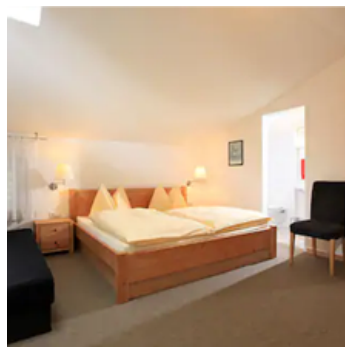

central location · right at the cross-country ski trail · right on the bike path · right on the slope

Rooms and Apartments

Current Offers

app. 9/3 bedrooms/shower,bath tube,WC

Apartment approx. 70m² for 2-6 persons. 2 sleeping rooms each with shower/WC, kitchen with microwave, dish washer, large dinette, TV, radio and balcony.