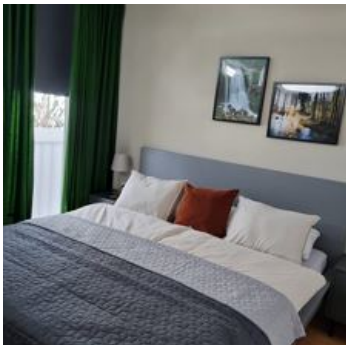

Appartement Fohringer

holiday apartment in Westendorf

Quite location in the district Bichling, approx. 800 m to the center, Skibus stop in front of the house, close-by cross-country ski run. 1 appartement for max. 2 persons, ground-floor flat with terrace.

quiet location · right on the bike path · meadowlands