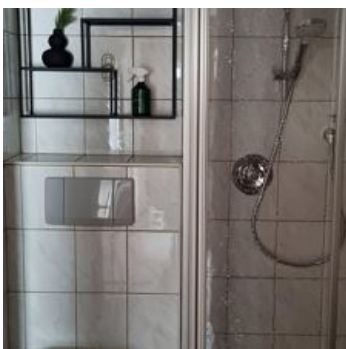

Appartement Fohringer

holiday apartment in Westendorf

Quite location in the district Bichling, approx. 800 m to the center, Skibus stop in front of the house, close-by cross-country ski run. 1 appartement for max. 2 persons, ground-floor flat with terrace.

quiet location · right on the bike path · meadowlands