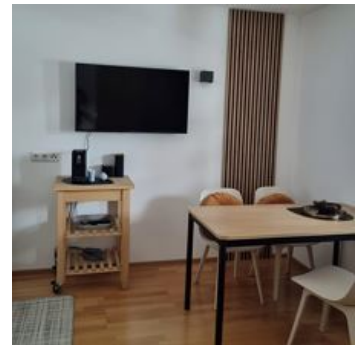

Appartement Fohringer

holiday apartment in Westendorf

Quite location in the district Bichling, approx. 800 m to the center, Skibus stop in front of the house, close-by cross-country ski run. 1 appartement for max. 2 persons, ground-floor flat with terrace.

quiet location · right on the bike path · meadowlands