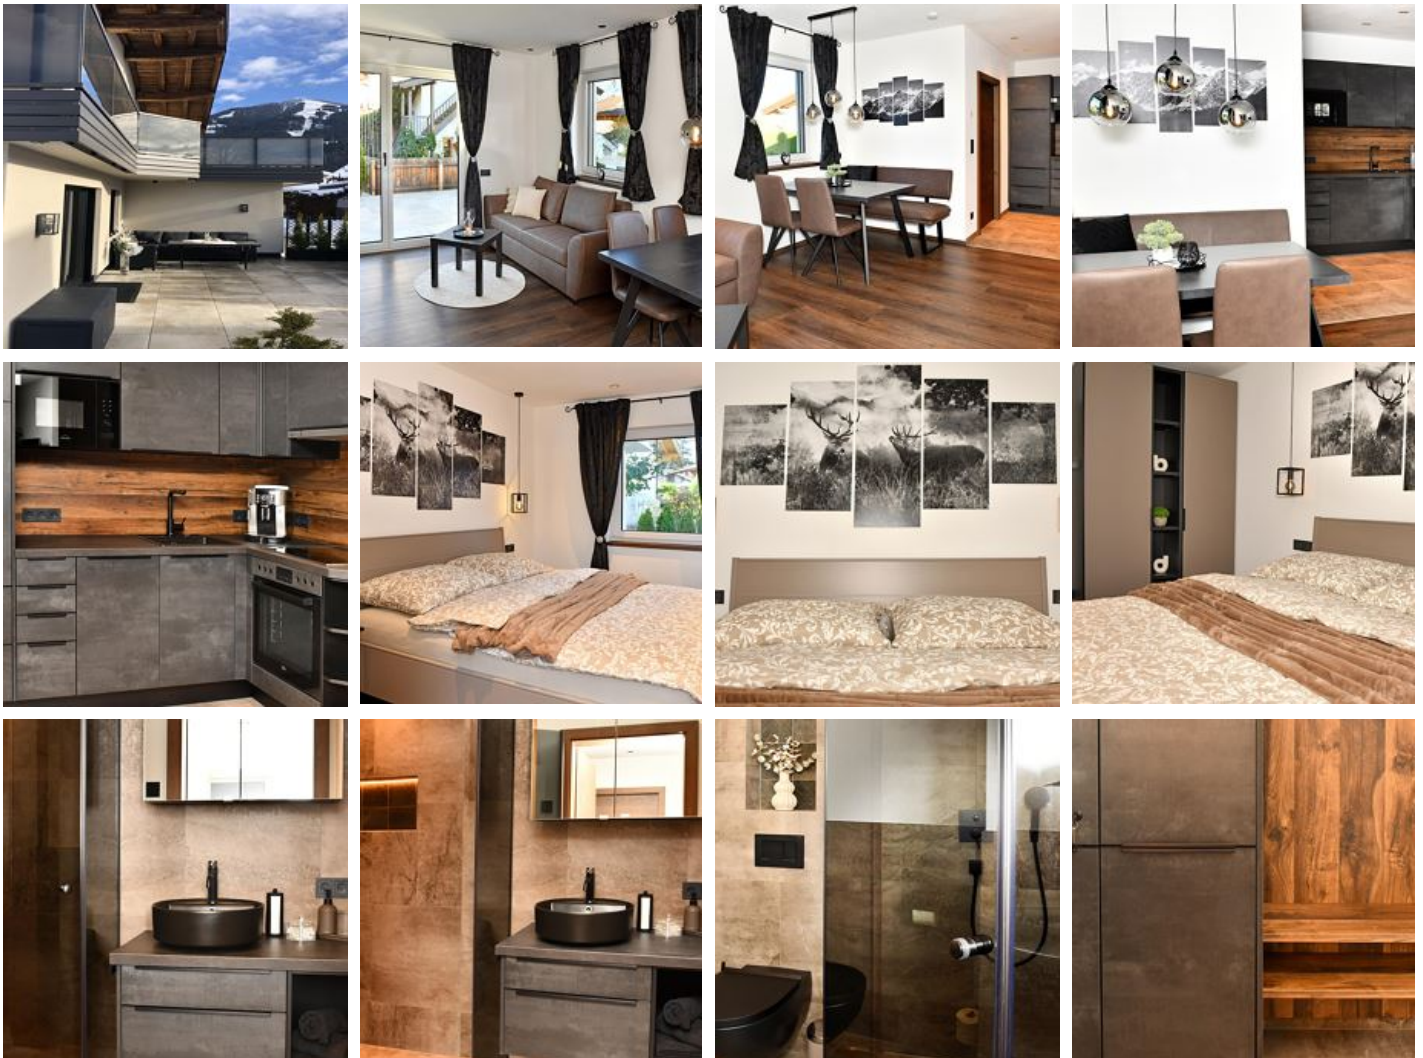

Appartement Edelschwarz

holiday apartment in Westendorf

Newly built detached house in Westendorf with a flat and a small nail salon since winter 2023.

In a sunny, quiet, central location with views of the Kitzbühel Alps mountains.

The gondola lift with direct access to the SkiWelt WilderKaiser Brixental is only a 5-minute walk away, and there is also a bus stop less than 2 minutes away for the direct route to the gondola lift. (Bus timetable is available in the flat)

The village centre and the outdoor swimming pool in summer can also be reached in less than 5 minutes, so no car is needed!

quiet location · central location · right at the cross-country ski trail · right on the bike path · meadowlands