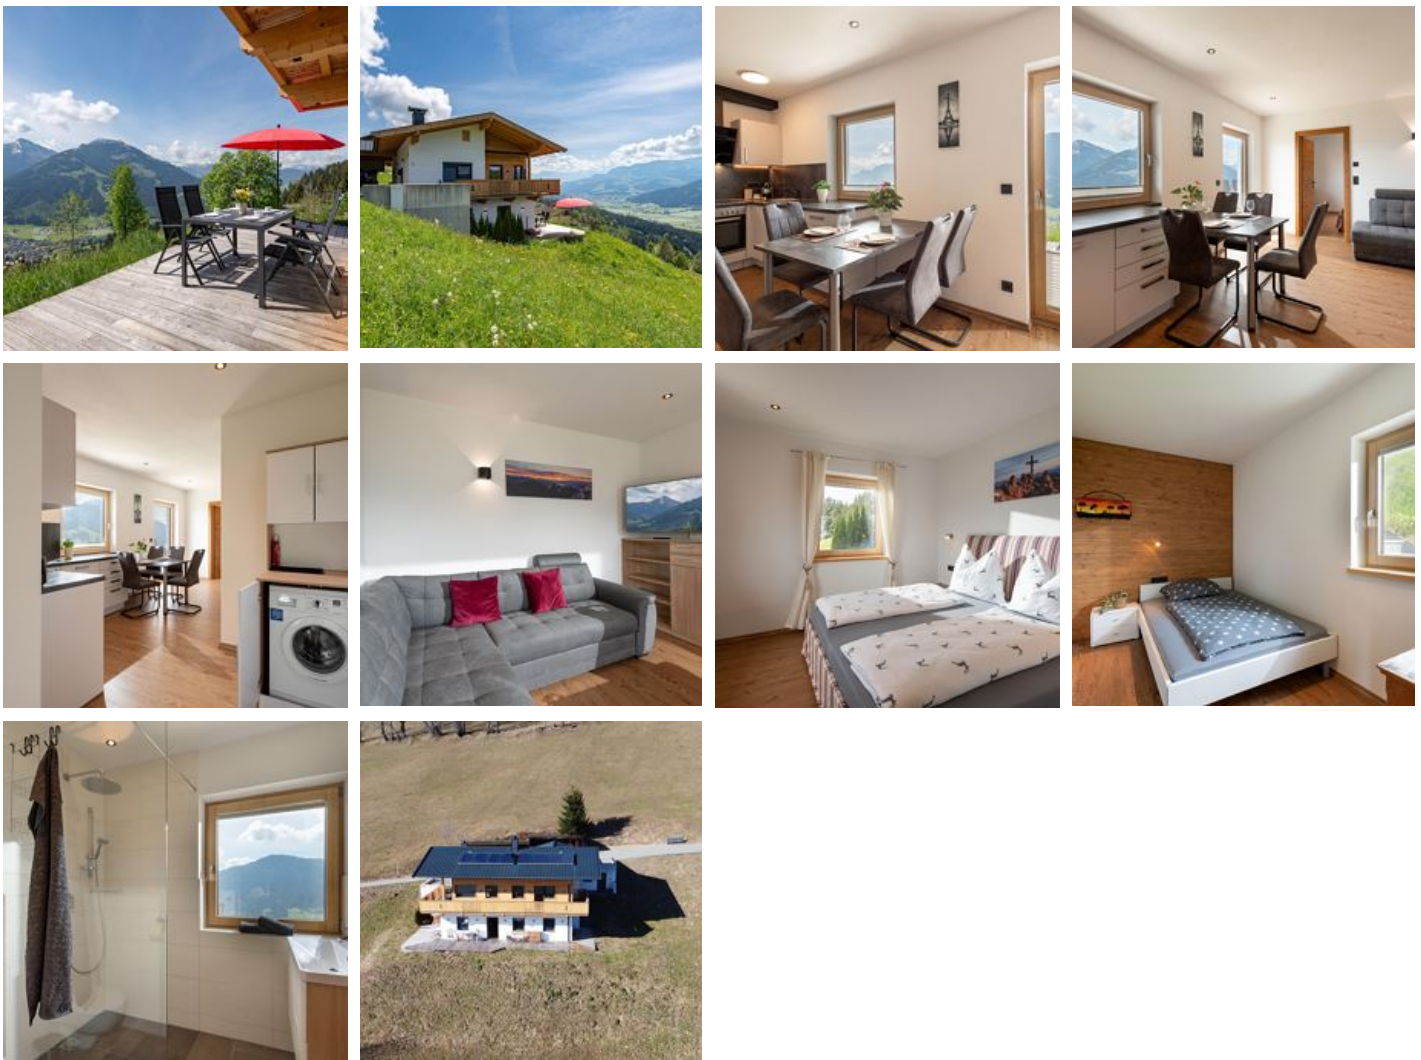

Appartement Antonia

holiday apartment in Brixen im Thale

Welcome to the Antonia Apartment in Brixen im Thale, the apartment offers a fantastic mountain location with breathtaking views of the surrounding landscape.

The cozy apartment features two bedrooms, a terrace, and is only 2.3 km away from the village.

Its ideal location makes the accommodation the perfect starting point for hikers, as numerous hiking trails start directly from the property, leading to the most beautiful spots in the region.

During winter, guests are advised to have winter tires with snow chains or all-wheel drive.