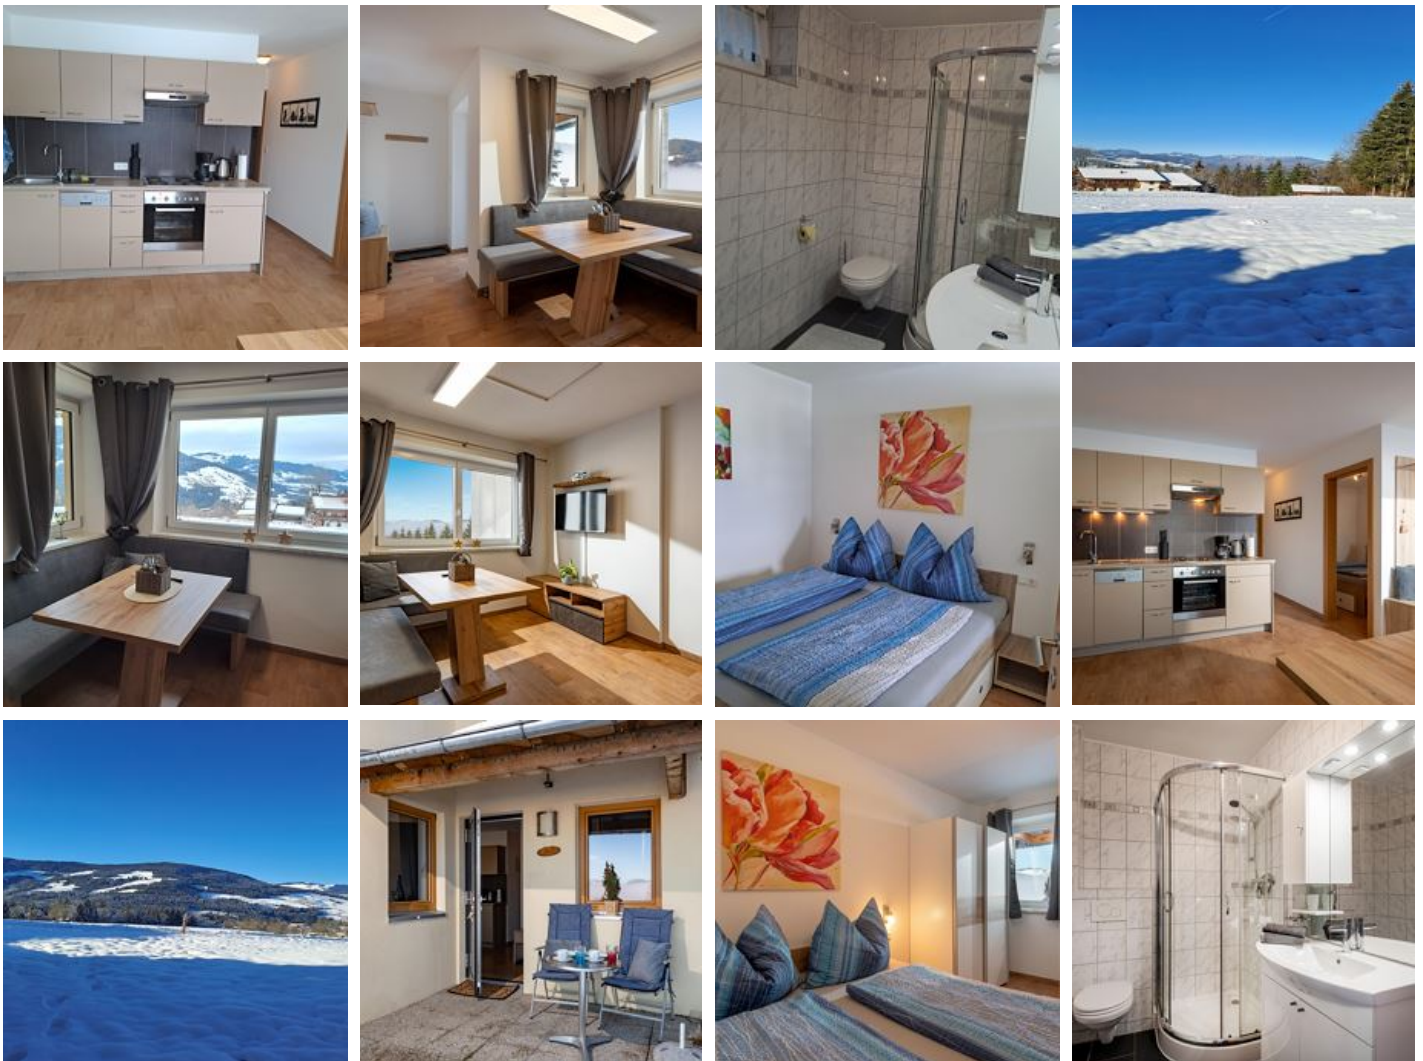

Appartement AN DER PISTE

holiday apartment in Westendorf

Oberwindau 74 · A-6363 Westendorf · margreitermanuela@gmail.com

Appartement AN DER PISTE

holiday apartment in Westendorf

Our single-family house is located at about 900 m above sea level in a quiet and sunny location. The 8-person gondola Choralmbahn is about 150 m away, and the Alpenrosenbahn is approximately 2.7 km. It is ideal for starting walks, hikes, or bike tours from our place. We would be pleased to welcome you to our home.

mountain location · quiet location · outskirts of town · right on the bike path · near the forest · right on the slope

Rooms and Apartments

Current Offers

Apartment, shower, toilet, 1 bed room

1-2 Personen · 1 Bedrooms · 33 m²