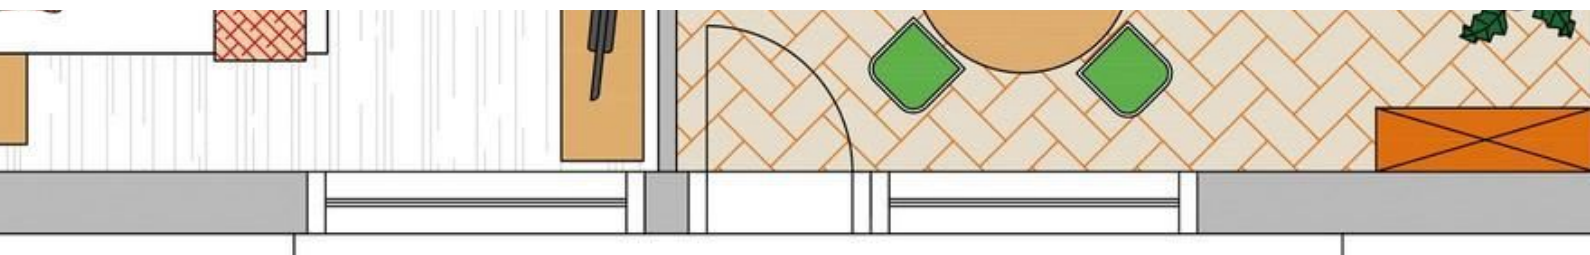

Apartment Lichtoase

holiday apartment in Westendorf

Dorfstraße 16 · A-6363 Westendorf · anfrage@apartement-westendorf.at

Apartment Lichtoase

holiday apartment in Westendorf

Located centrally, the Lichtoase apartment is in the heart of Westendorf, right by the ski practice area with access to the ski world "Wilder Kaiser Brixental". In the same building, there is a restaurant, a specialist sports shop with ski/bike rentals, as well as a practice for body therapy and energetic balance.

From your private balcony, enjoy the unobstructed view of the surrounding mountains and look directly at the tennis courts - perhaps you're lucky enough to catch an exciting tennis match in the summer ;) In winter, you can watch the ski schools on the ski practice area and head directly into the SkiWelt on foot in the morning!