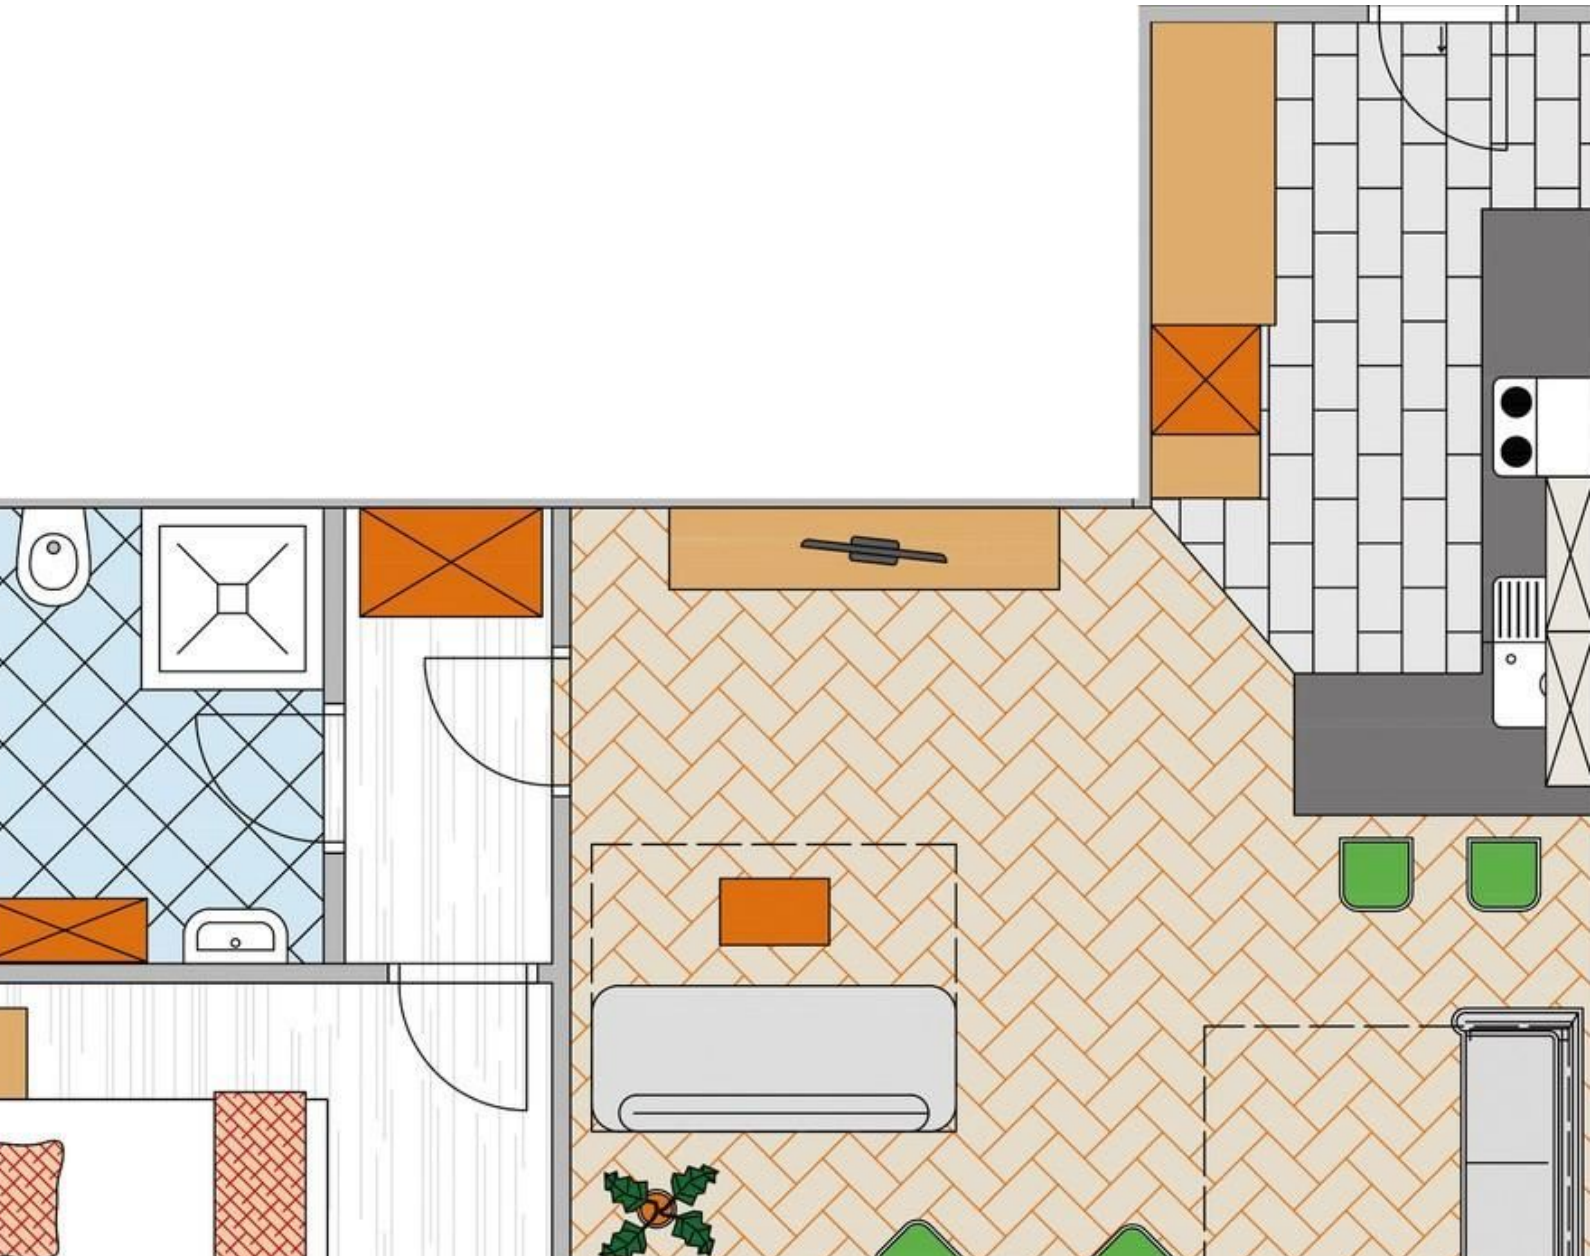

Apartment Lichtoase

holiday apartment in Westendorf

Dorfstraße 16 · A-6363 Westendorf · anfrage@apartement-westendorf.at

Apartment Lichtoase

holiday apartment in Westendorf

Located centrally, the Lichtoase apartment is in the heart of Westendorf, right by the ski practice area with access to the ski world "Wilder Kaiser Brixental". In the same building, there is a restaurant, a specialist sports shop with ski/bike rentals, as well as a practice for body therapy and energetic balance.

From your private balcony, enjoy the unobstructed view of the surrounding mountains and look directly at the tennis courts - perhaps you're lucky enough to catch an exciting tennis match in the summer ;) In winter, you can watch the ski schools on the ski practice area and head directly into the SkiWelt on foot in the morning!