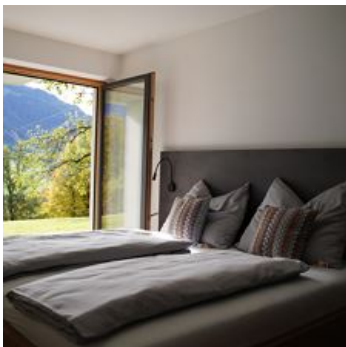

On the sunny side

The 55 m<sup>2</sup> 3-room apartment is located on the ground floor of our newly built private house. The open location on the sunny side of Brixen im Thale makes a wonderful view of the village and the Brixen mountains possible! This can be enjoyed especially well on the 29 m<sup>2</sup> sun terrace, which belongs to the holiday apartment!